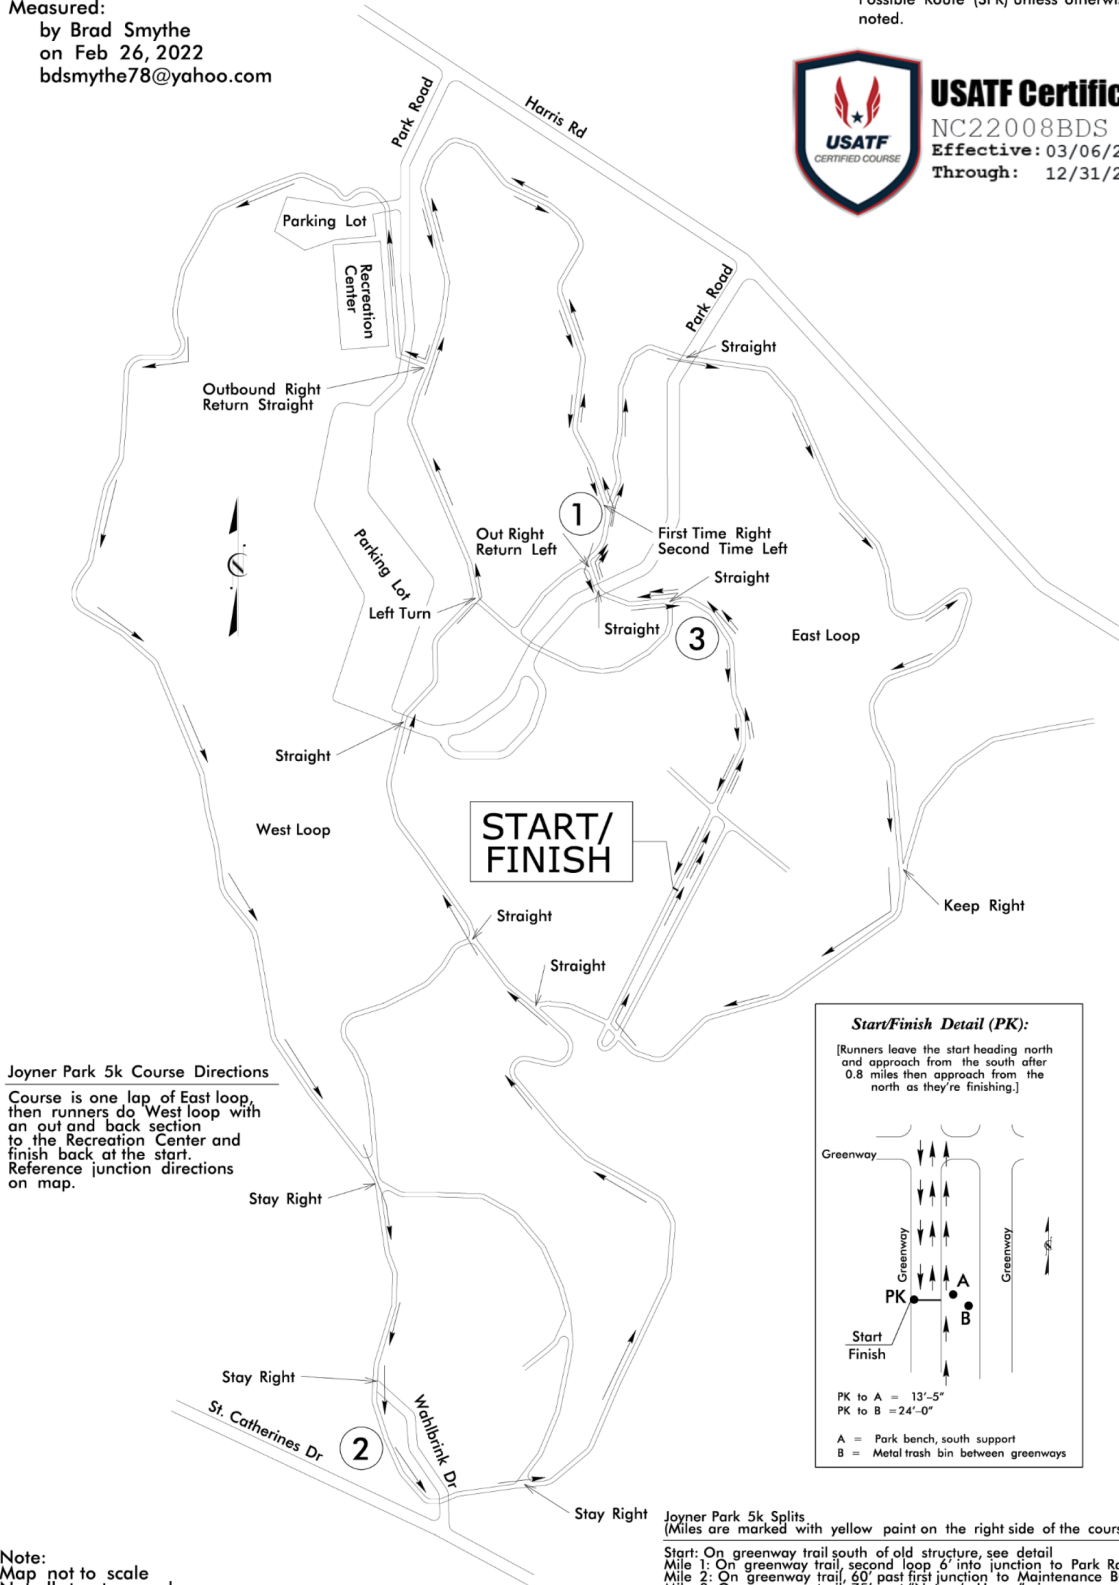

Joyner Park 5k
 Wake Forest, NC
 Measured:
 by Brad Smythe
 on Feb 26, 2022
 bdsmythe78@yahoo.com

This course was measured using the full width of the road and the Shortest Possible Route (SPR) unless otherwise noted.

USATF Certificate

NC22008BDS
 Effective: 03/06/2022
 Through: 12/31/2032

Joyner Park 5k Course Directions
 Course is one lap of East loop, then runners do West loop with an out and back section to the Recreation Center and finish back at the start. Reference junction directions on map.

Note:
 Map not to scale
 Not all streets are shown.

Joyner Park 5k Splits
 (Miles are marked with yellow paint on the right side of the course.)
 Start: On greenway trail south of old structure, see detail
 Mile 1: On greenway trail, second loop 6' into junction to Park Rd
 Mile 2: On greenway trail, 60' past first junction to Maintenance Building
 Mile 3: On greenway trail, 75' past "Nature's Haven" sign
 Finish: On greenway trail, south of old structure, same as start