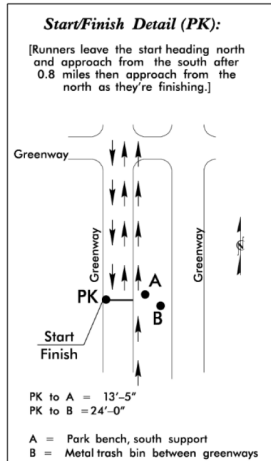

Joyner Park 5k
 Wake Forest, NC
 Measured:
 by Brad Smythe
 on Feb 26, 2022
 bdsmythe78@yahoo.com

This course was measured using the full width of the road and the Shortest Possible Route (SPR) unless otherwise noted.

USATF Certificate

NC22008BDS
 Effective: 03/06/2022
 Through: 12/31/2032

Joyner Park 5k Course Directions
 Course is one lap of East loop, then runners do West loop with an out and back section to the Recreation Center and finish back at the start. Reference junction directions on map.

Note:
 Map not to scale
 Not all streets are shown.

Joyner Park 5k Splits
 (Miles are marked with yellow paint on the right side of the course.)
 Start: On greenway trail south of old structure, see detail
 Mile 1: On greenway trail, second loop 6' into junction to Park Rd
 Mile 2: On greenway trail, 60' past first junction to Maintenance Building
 Mile 3: On greenway trail, 75' past "Nature's Haven" sign
 Finish: On greenway trail, south of old structure, same as start