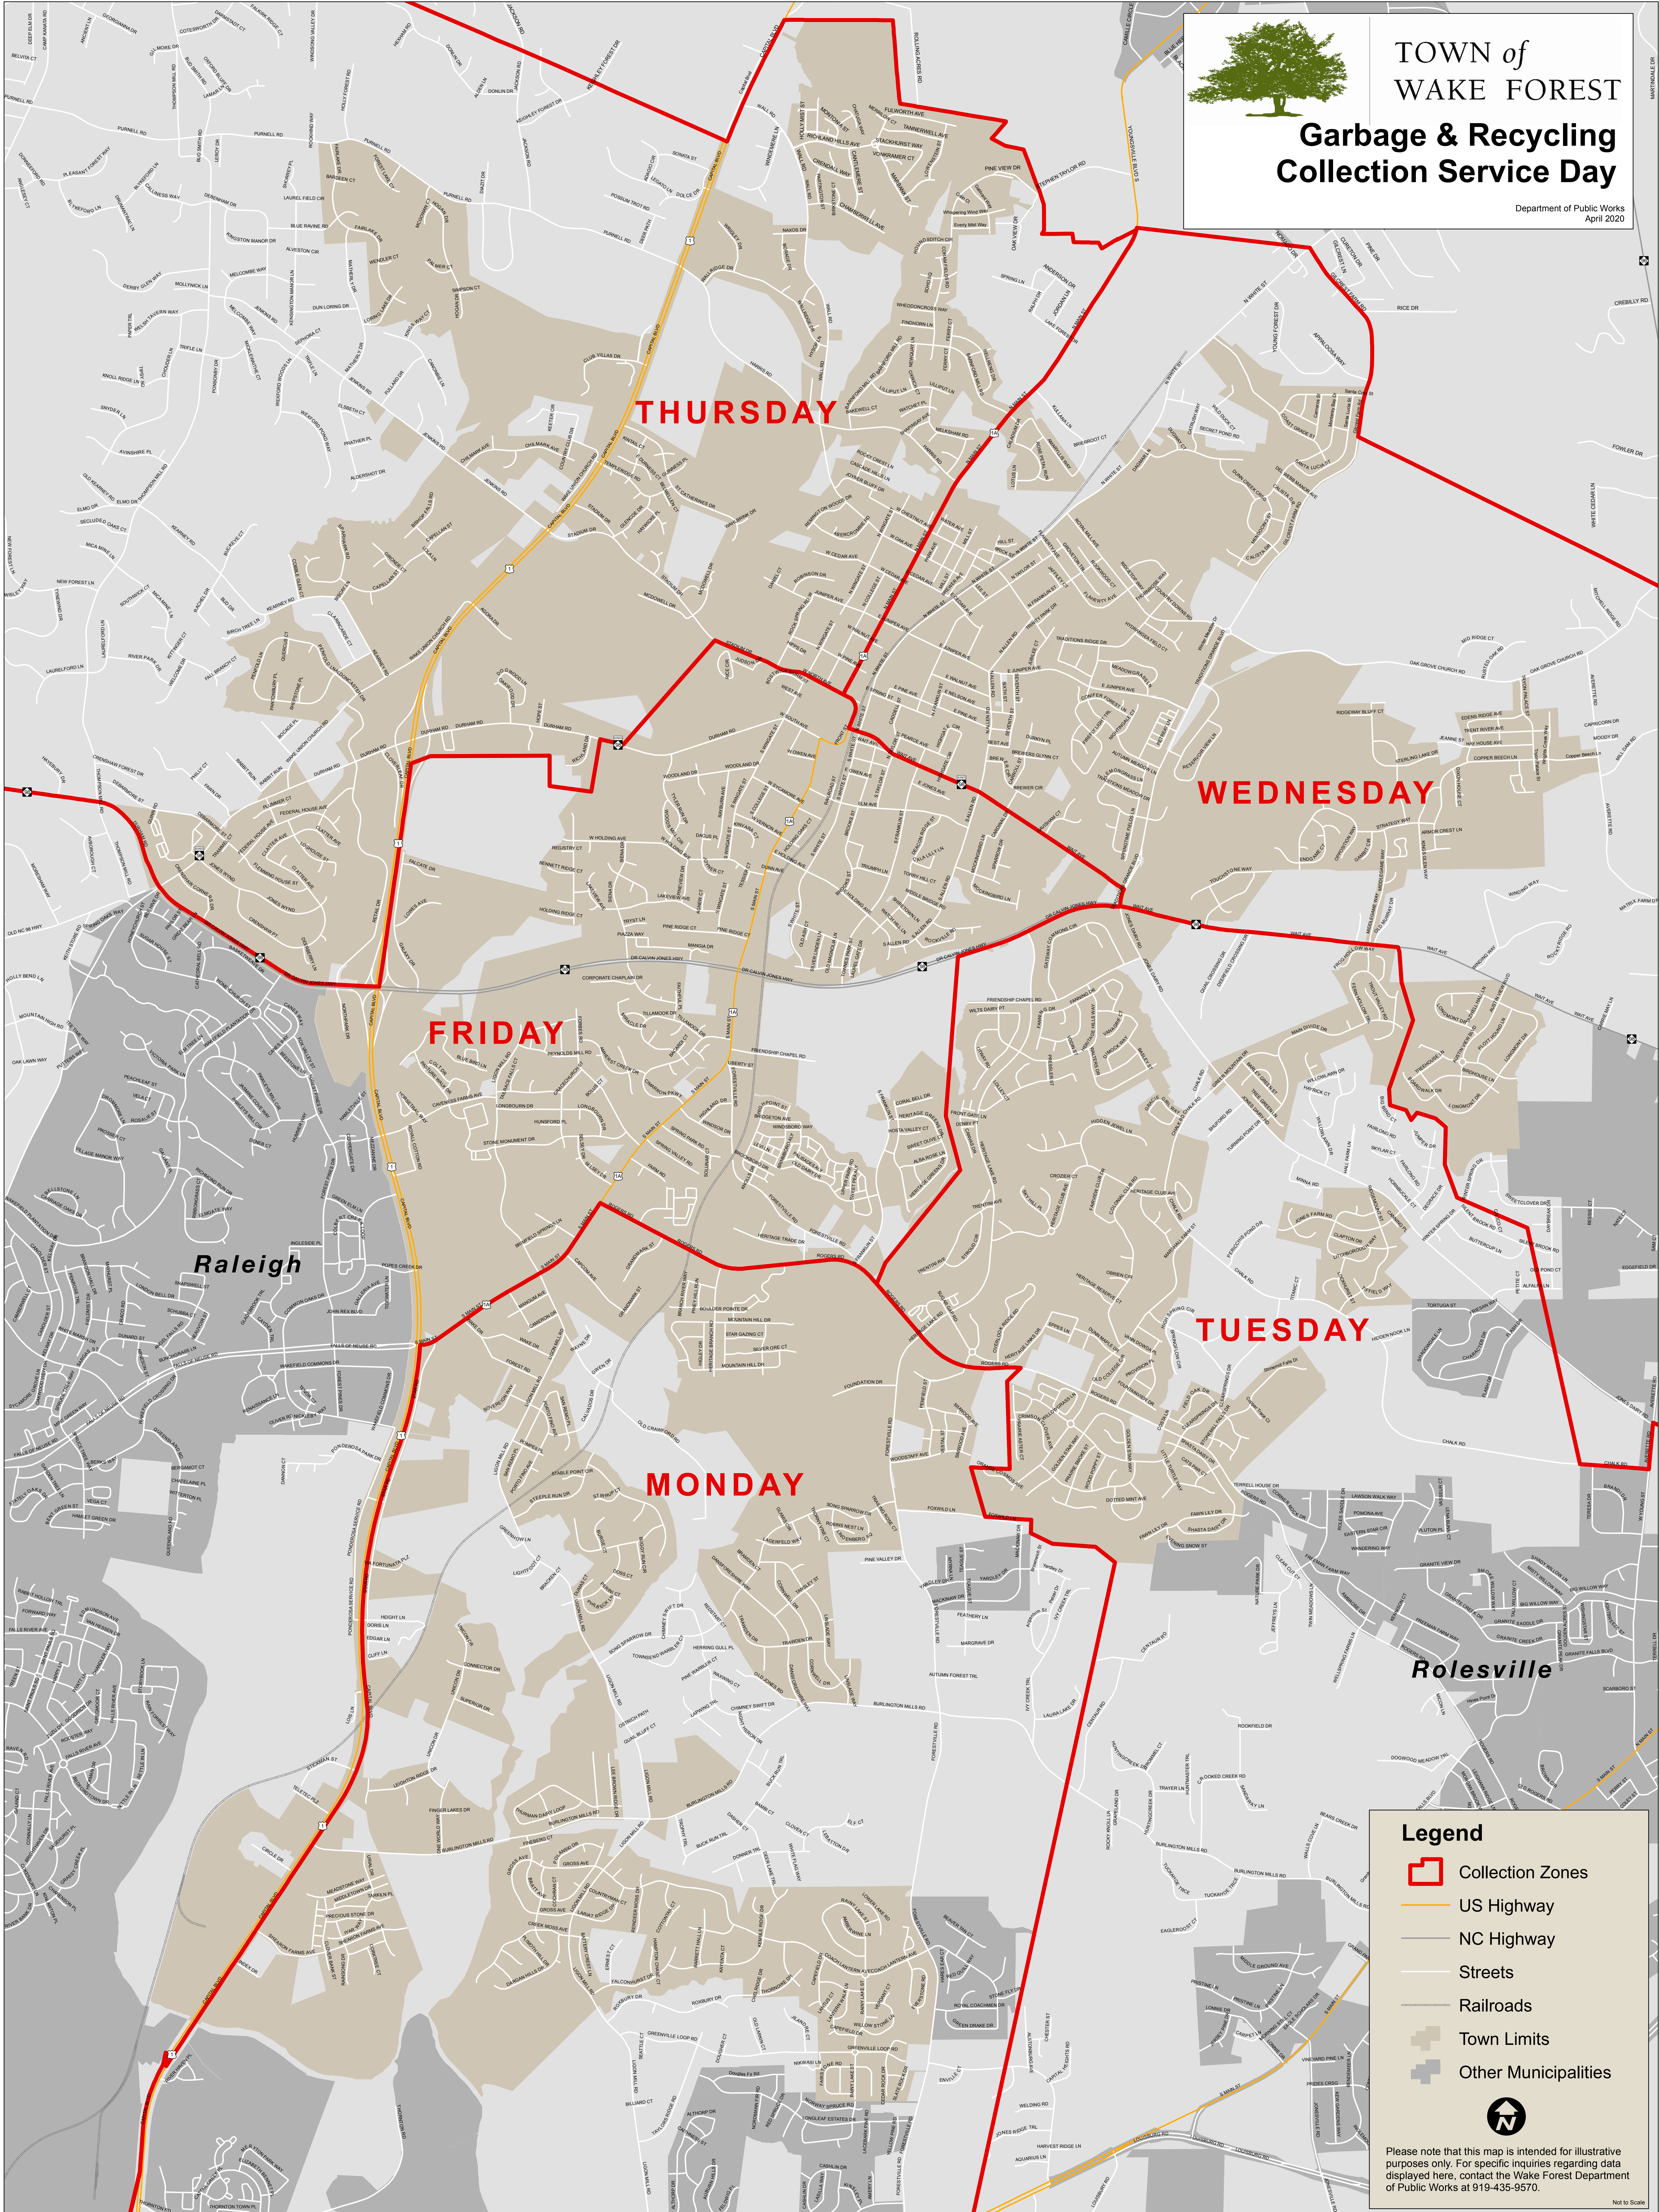

TOWN of
WAKE FOREST
**Garbage & Recycling
Collection Service Day**

Department of Public Works
April 2020

- Legend**
-  Collection Zones
 -  US Highway
 -  NC Highway
 -  Streets
 -  Railroads
 -  Town Limits
 -  Other Municipalities

Please note that this map is intended for illustrative purposes only. For specific inquiries regarding data displayed here, contact the Wake Forest Department of Public Works at 919-435-9570.

Not to Scale