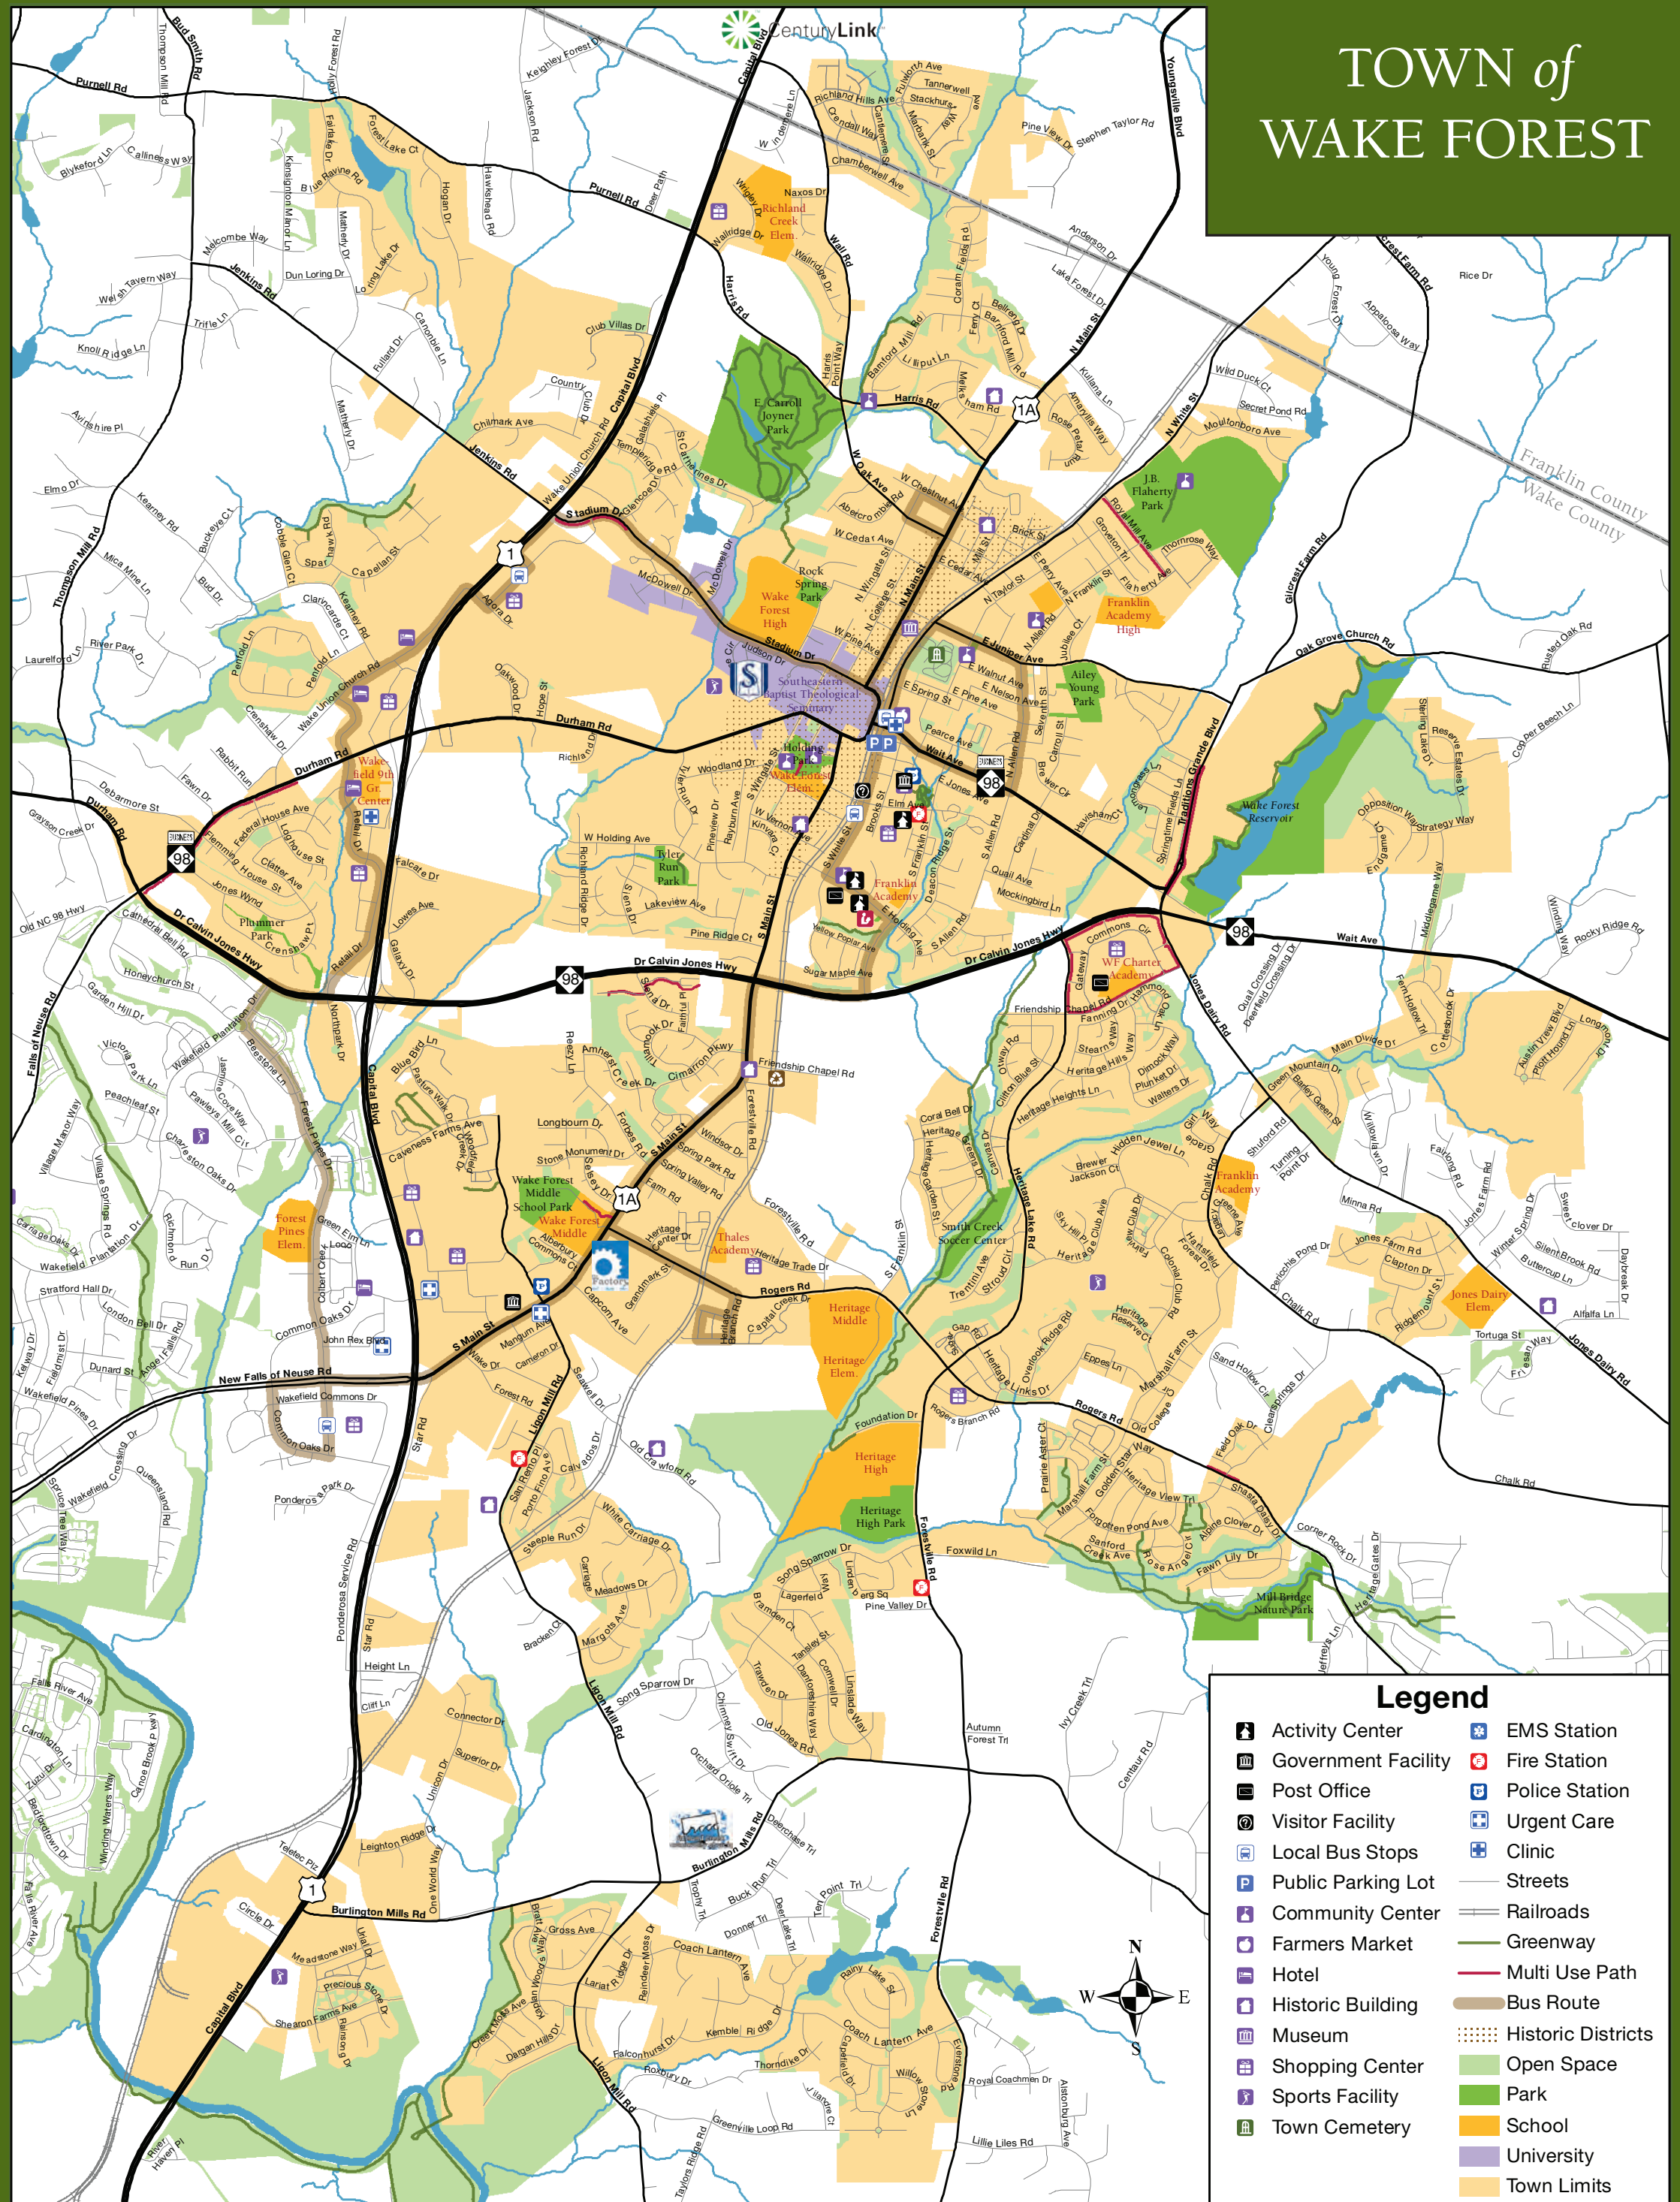

TOWN of WAKE FOREST

Legend

| | | | |
|--|---------------------|--|--------------------|
| | Activity Center | | EMS Station |
| | Government Facility | | Fire Station |
| | Post Office | | Police Station |
| | Visitor Facility | | Urgent Care |
| | Local Bus Stops | | Clinic |
| | Public Parking Lot | | Streets |
| | Community Center | | Railroads |
| | Farmers Market | | Greenway |
| | Hotel | | Multi Use Path |
| | Historic Building | | Bus Route |
| | Museum | | Historic Districts |
| | Shopping Center | | Open Space |
| | Sports Facility | | Park |
| | Town Cemetery | | School |
| | | | University |
| | | | Town Limits |

State Farm

0907504.1 State Farm, Home Office, Bloomington, IL

Downtown Wake Forest

Traveling Distances (average time):

| CITIES & TOWNS | BEACHES | |
|-------------------|----------------|------|
| Raleigh | Wilmington | 2:30 |
| RDU | Atlantic Beach | 3:00 |
| Durham | Nags Head | 3:15 |
| Chapel Hill | Charleston | 5:00 |
| Wake Forest Univ. | | 2:15 |
| MOUNTAINS | | |
| Richmond | Roanoke | 3:30 |
| Charlotte | Boone | 3:30 |
| Washington DC | Asheville | 4:15 |
| Atlanta | | 7:00 |