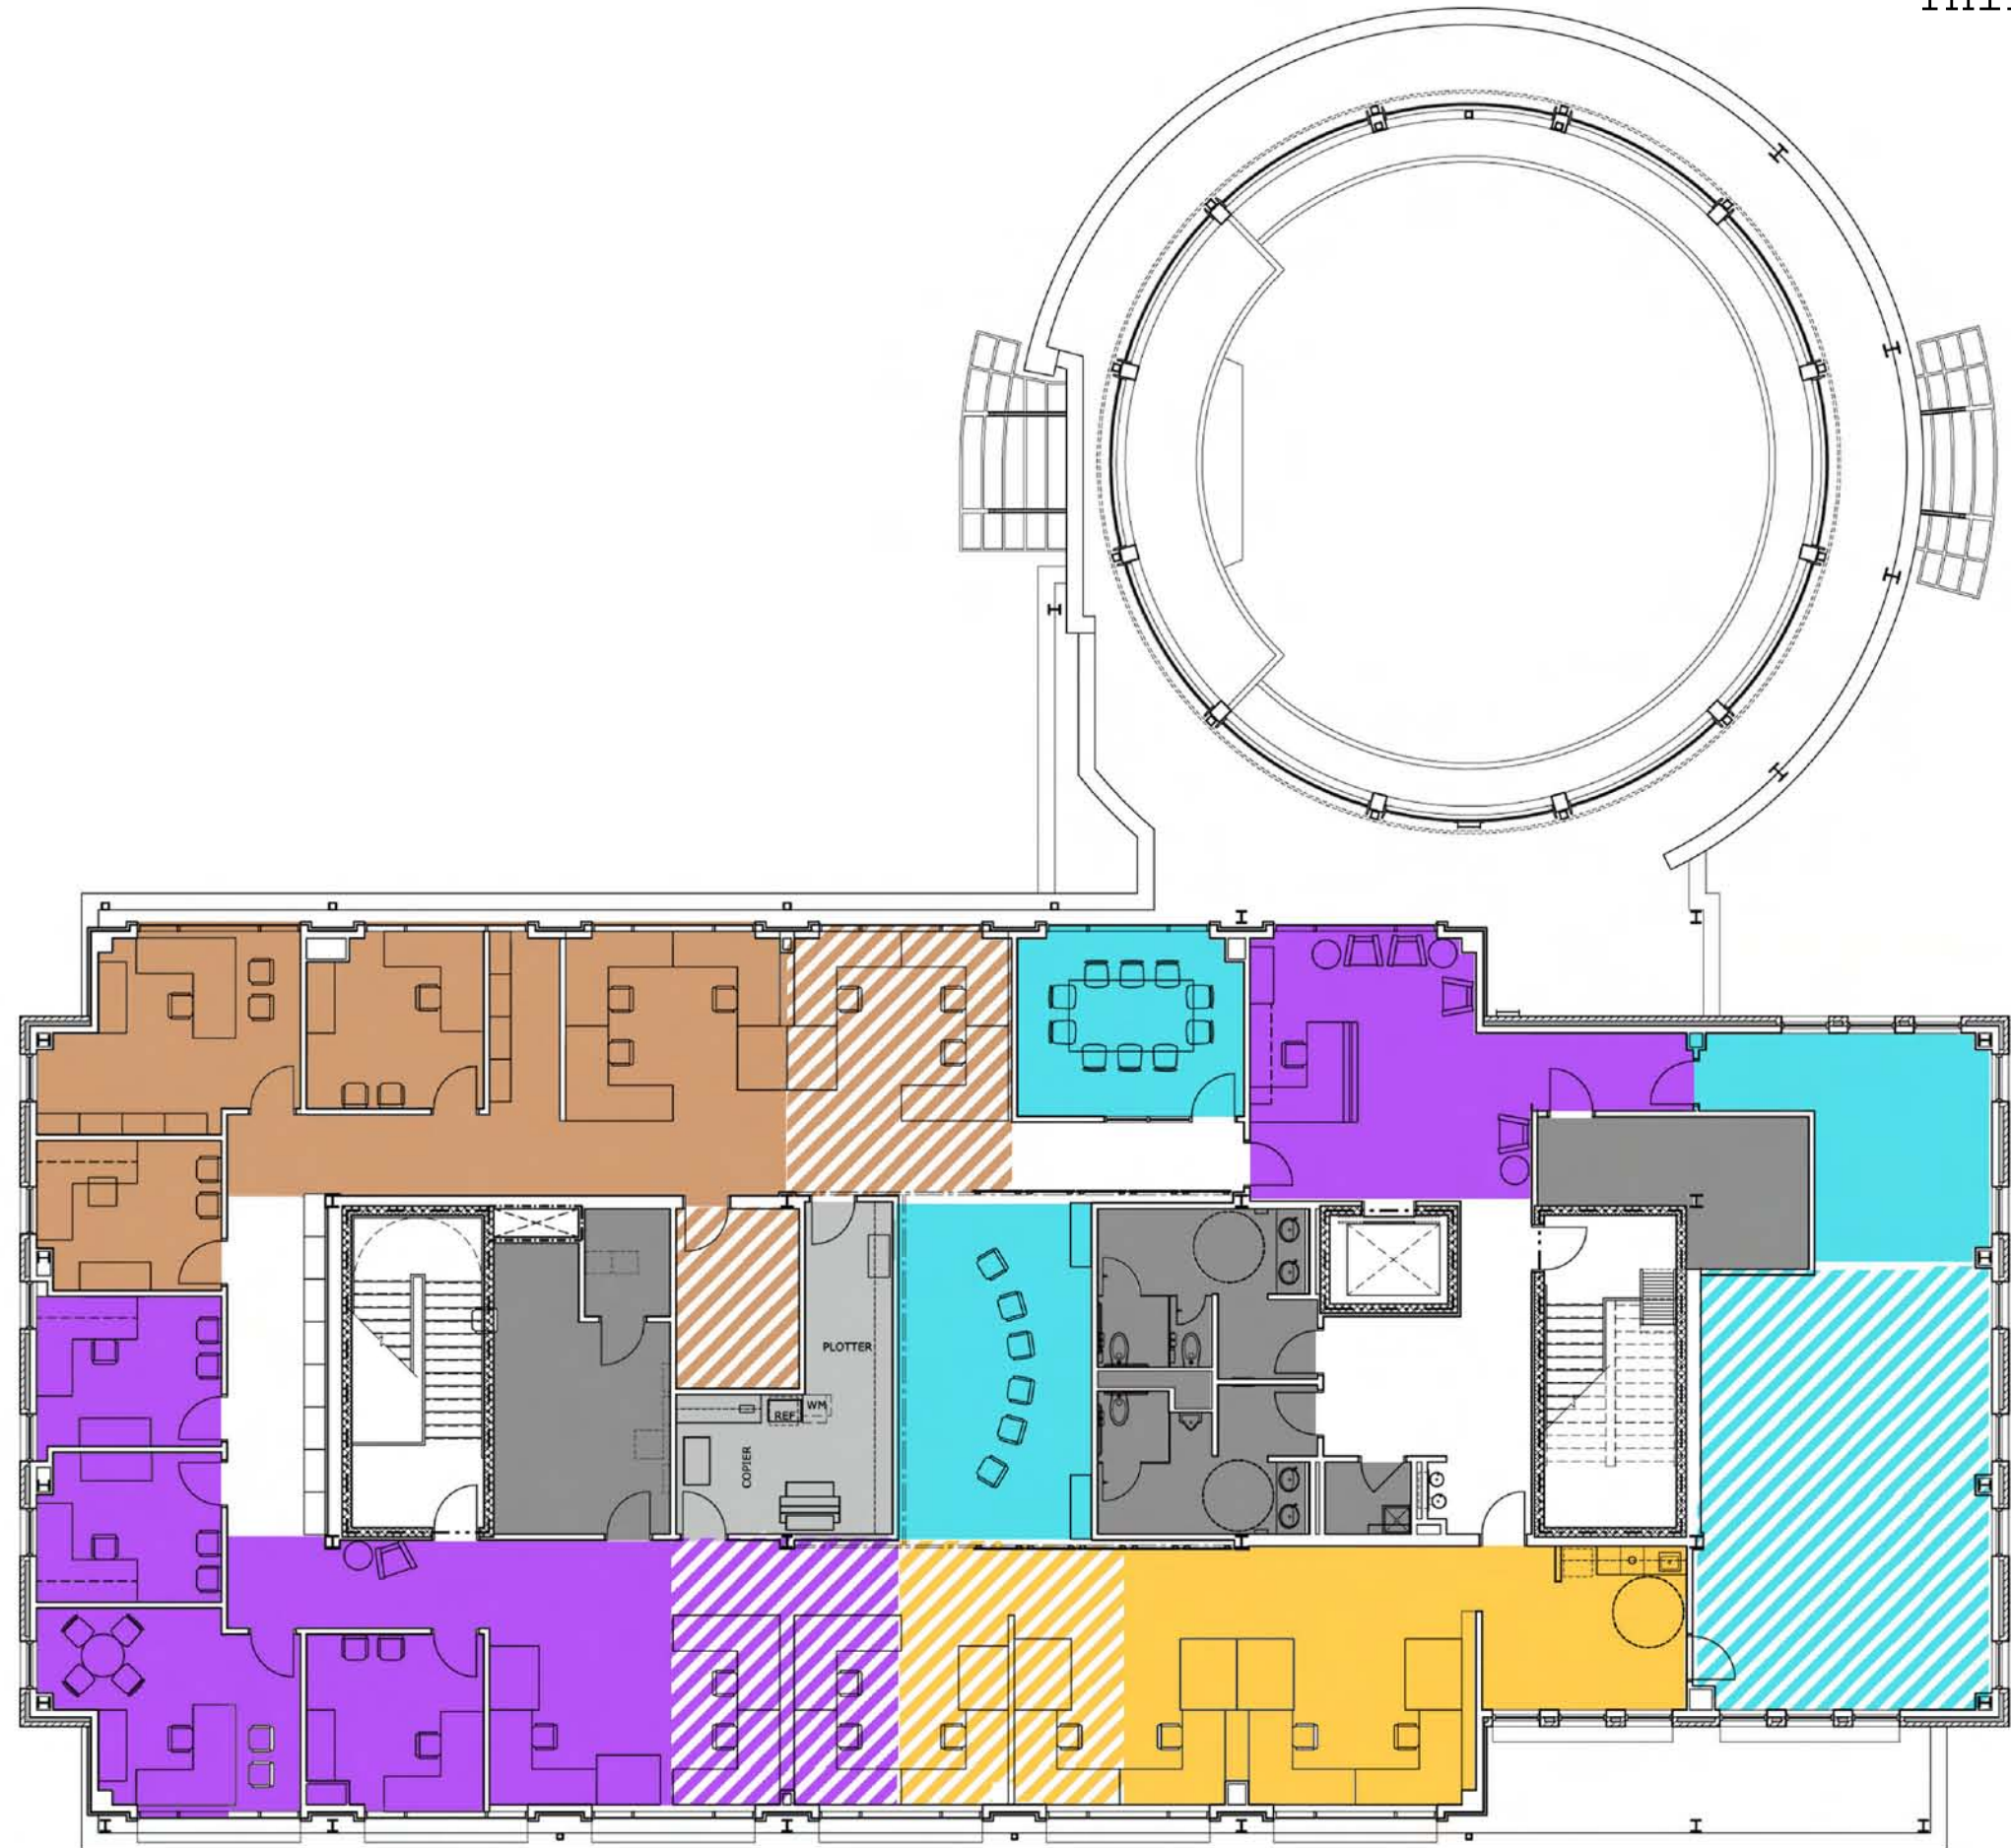

TOWN HALL OF WAKE FOREST

LEGEND

Second Floor

-  **Town Administration**
Town Manager
Town Clerk
Communications
-  **Elected Officials**
-  **Technology**
Data Center
-  **Finance**
-  **Human Resource**
-  **Parks & Recreation**
-  **Planning Department**
-  **Building Department**
-  **Engineering Department**
Transportation
-  **Collaboration & Meeting Spaces**
-  **Support Spaces**
-  **Toilet & Equip Rooms**
-  **Circulation**

LEGEND

Third Floor

- Town Administration**
Town Manager
Town Clerk
Communications
- Elected Officials**
- Technology**
Data Center
- Finance**
- Human Resource**
- Parks & Recreation**
- Planning Department**
- Building Department**
- Engineering Department**
Transportation
- Collaboration & Meeting Spaces**
- Support Spaces**
- Toilet & Equip Rooms**
- Circulation**