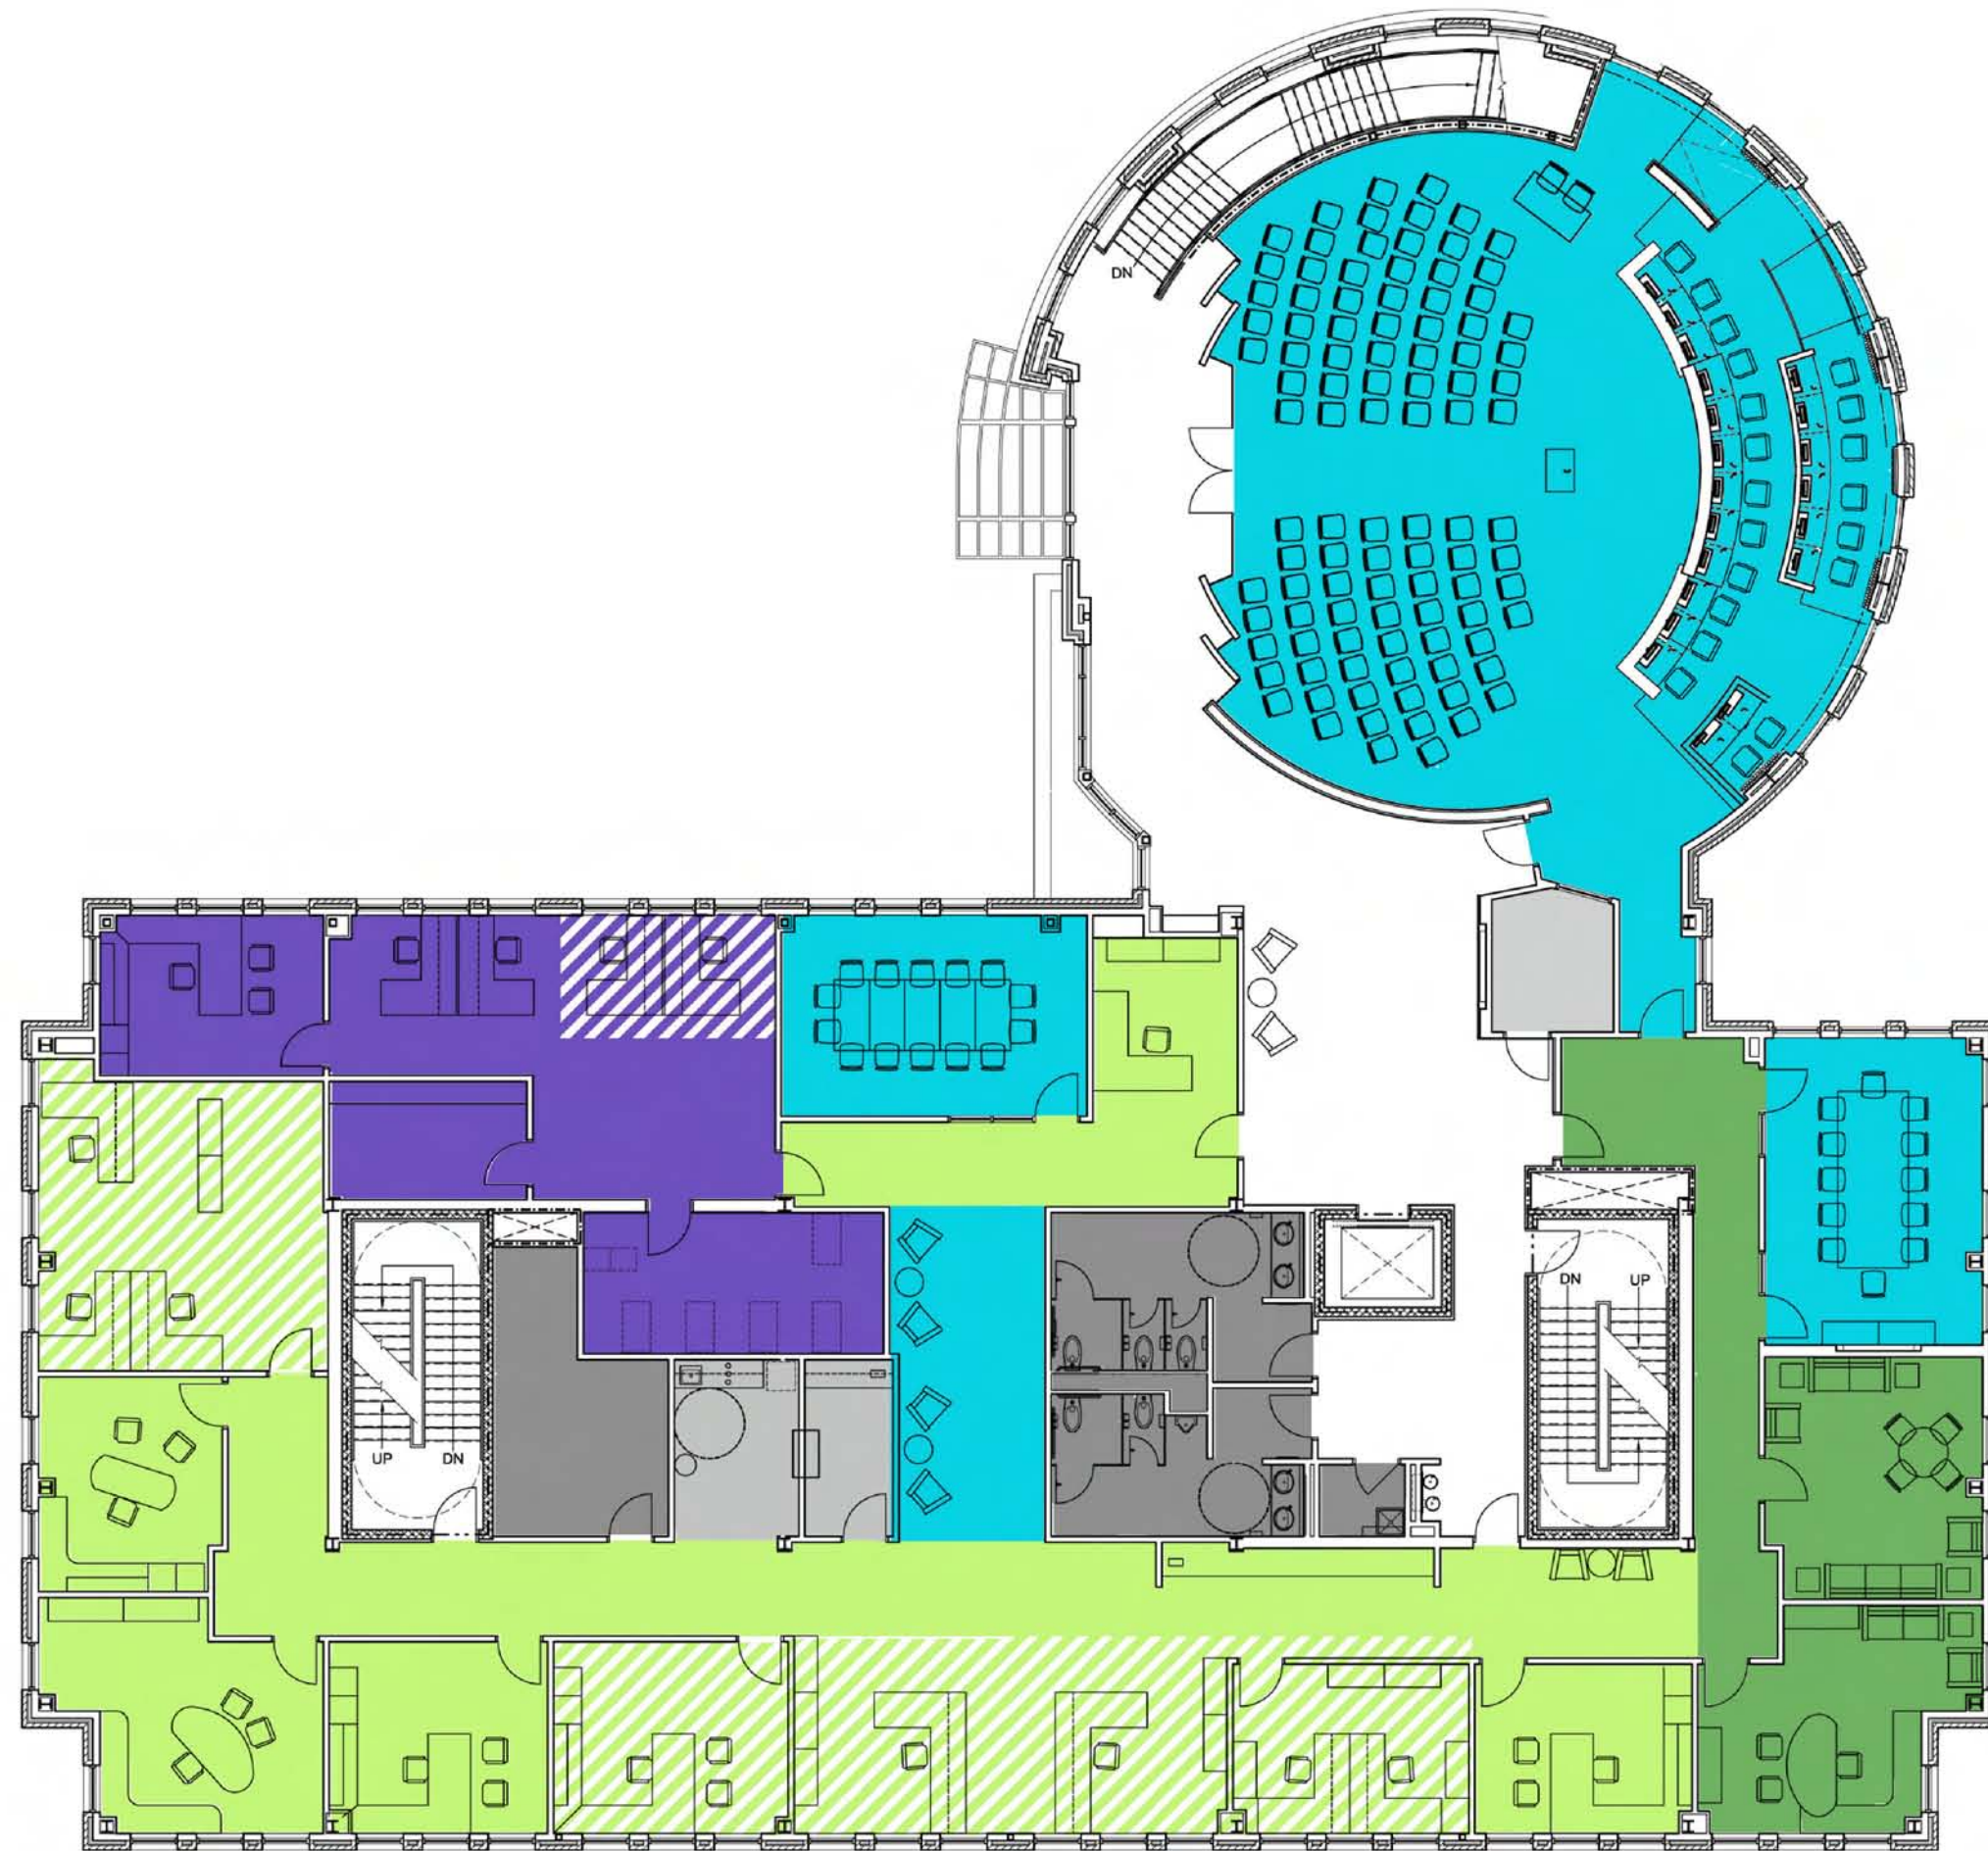

LEGEND

Ground Level

- Town Administration**
Town Manager
Town Clerk
Communications
- Elected Officials**
- Technology**
Data Center
- Finance**
- Human Resource**
- Parks & Recreation**
- Planning Department**
- Building Department**
- Engineering Department**
Transportation
- Collaboration & Meeting Spaces**
- Support Spaces**
- Toilet & Equip Rooms**
- Circulation**

TOWN HALL OF WAKE FOREST

LEGEND

First Floor

- Town Administration**
Town Manager
Town Clerk
Communications
- Elected Officials**
- Technology**
Data Center
- Finance**
- Human Resource**
- Parks & Recreation**
- Planning Department**
- Building Department**
- Engineering Department**
Transportation
- Collaboration & Meeting Spaces**
- Support Spaces**
- Toilet & Equip Rooms**
- Circulation**

TOWN HALL OF WAKE FOREST

LEGEND

Second Floor

-  **Town Administration**
Town Manager
Town Clerk
Communications
-  **Elected Officials**
-  **Technology**
Data Center
-  **Finance**
-  **Human Resource**
-  **Parks & Recreation**
-  **Planning Department**
-  **Building Department**
-  **Engineering Department**
Transportation
-  **Collaboration & Meeting Spaces**
-  **Support Spaces**
-  **Toilet & Equip Rooms**
-  **Circulation**

LEGEND

Third Floor

- Town Administration**
Town Manager
Town Clerk
Communications
- Elected Officials**
- Technology**
Data Center
- Finance**
- Human Resource**
- Parks & Recreation**
- Planning Department**
- Building Department**
- Engineering Department**
Transportation
- Collaboration & Meeting Spaces**
- Support Spaces**
- Toilet & Equip Rooms**
- Circulation**