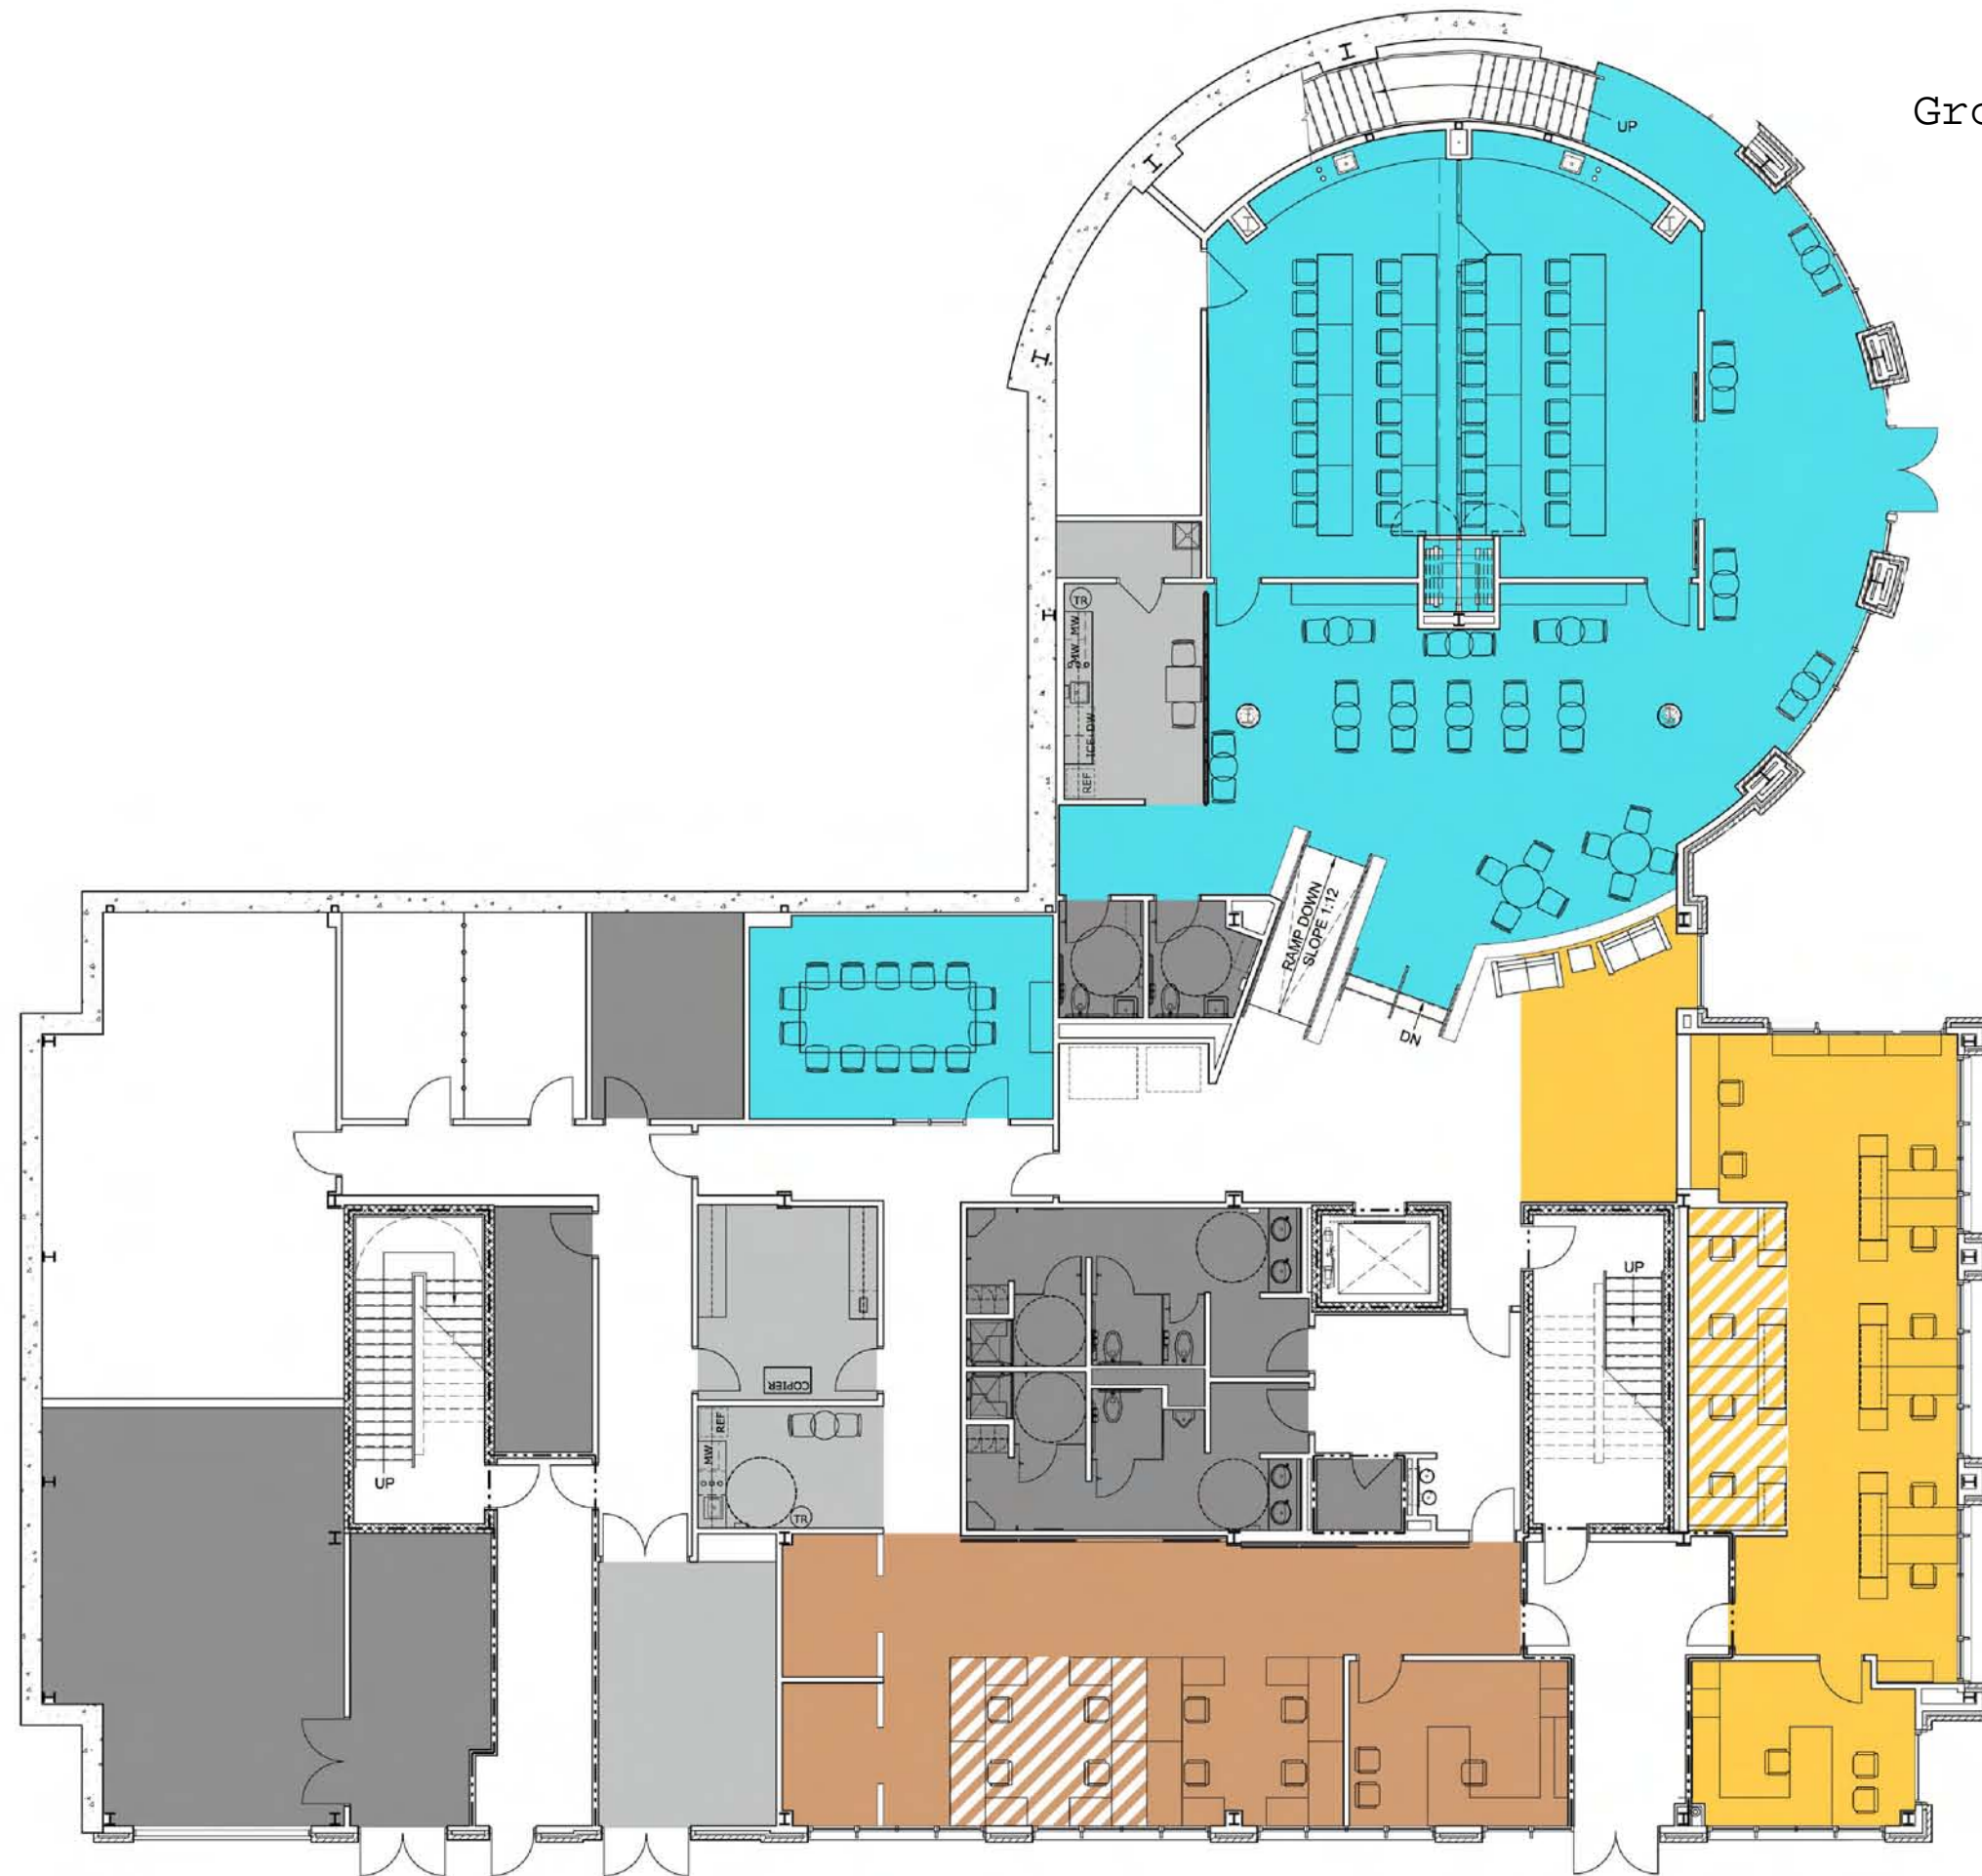

LEGEND

Ground Level

- Town Administration**
Town Manager
Town Clerk
Communications
- Elected Officials**
- Technology**
Data Center
- Finance**
- Human Resource**
- Parks & Recreation**
- Planning Department**
- Building Department**
- Engineering Department**
Transportation
- Collaboration & Meeting Spaces**
- Support Spaces**
- Toilet & Equip Rooms**
- Circulation**

TOWN HALL OF WAKE FOREST

LEGEND

First Floor

- Town Administration**
Town Manager
Town Clerk
Communications
- Elected Officials**
- Technology**
Data Center
- Finance**
- Human Resource**
- Parks & Recreation**
- Planning Department**
- Building Department**
- Engineering Department**
Transportation
- Collaboration & Meeting Spaces**
- Support Spaces**
- Toilet & Equip Rooms**
- Circulation**

TOWN HALL OF WAKE FOREST

LEGEND

Second Floor

-  **Town Administration**
Town Manager
Town Clerk
Communications
-  **Elected Officials**
-  **Technology**
Data Center
-  **Finance**
-  **Human Resource**
-  **Parks & Recreation**
-  **Planning Department**
-  **Building Department**
-  **Engineering Department**
Transportation
-  **Collaboration & Meeting Spaces**
-  **Support Spaces**
-  **Toilet & Equip Rooms**
-  **Circulation**

LEGEND

Third Floor

- Town Administration**
Town Manager
Town Clerk
Communications
- Elected Officials**
- Technology**
Data Center
- Finance**
- Human Resource**
- Parks & Recreation**
- Planning Department**
- Building Department**
- Engineering Department**
Transportation
- Collaboration & Meeting Spaces**
- Support Spaces**
- Toilet & Equip Rooms**
- Circulation**