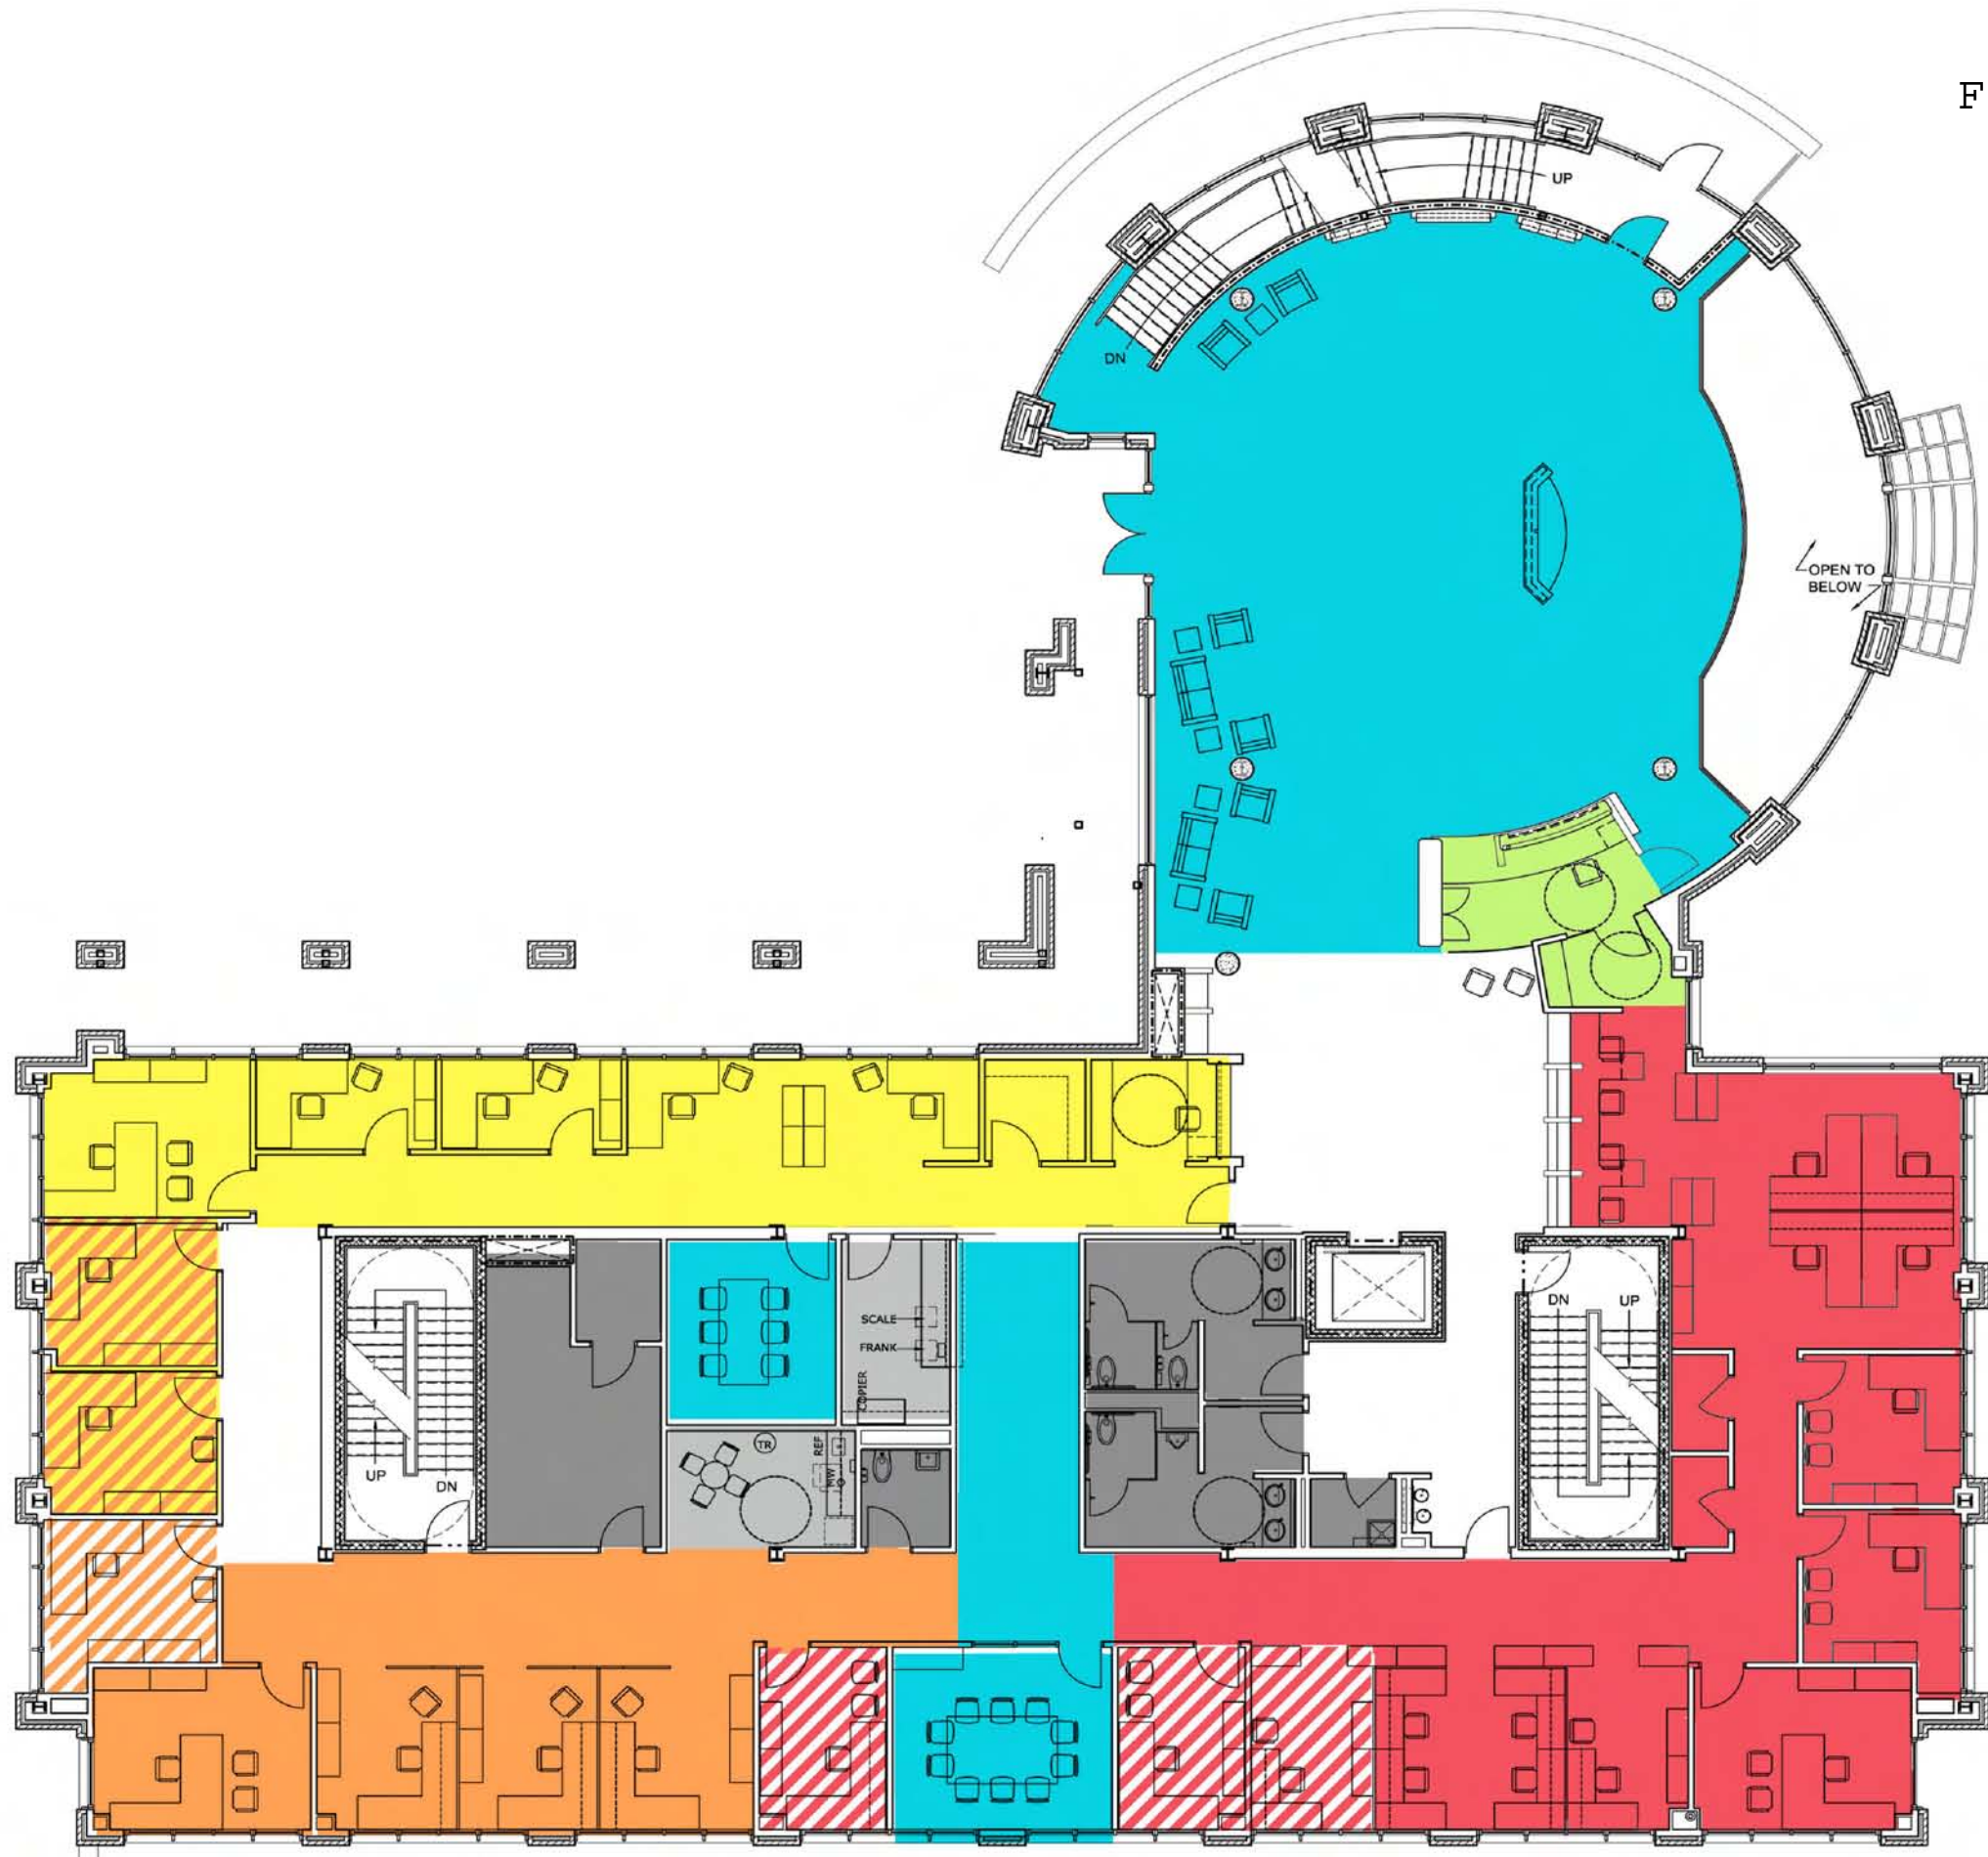

LEGEND

Ground Level

- Town Administration**
Town Manager
Town Clerk
Communications
- Elected Officials**
- Technology**
Data Center
- Finance**
- Human Resource**
- Parks & Recreation**
- Planning Department**
- Building Department**
- Engineering Department**
Transportation
- Collaboration & Meeting Spaces**
- Support Spaces**
- Toilet & Equip Rooms**
- Circulation**

TOWN HALL OF WAKE FOREST

LEGEND

First Floor

- Town Administration**
Town Manager
Town Clerk
Communications
- Elected Officials**
- Technology**
Data Center
- Finance**
- Human Resource**
- Parks & Recreation**
- Planning Department**
- Building Department**
- Engineering Department**
Transportation
- Collaboration & Meeting Spaces**
- Support Spaces**
- Toilet & Equip Rooms**
- Circulation**

TOWN HALL OF WAKE FOREST

LEGEND

Second Floor

-  **Town Administration**
Town Manager
Town Clerk
Communications
-  **Elected Officials**
-  **Technology**
Data Center
-  **Finance**
-  **Human Resource**
-  **Parks & Recreation**
-  **Planning Department**
-  **Building Department**
-  **Engineering Department**
Transportation
-  **Collaboration & Meeting Spaces**
-  **Support Spaces**
-  **Toilet & Equip Rooms**
-  **Circulation**