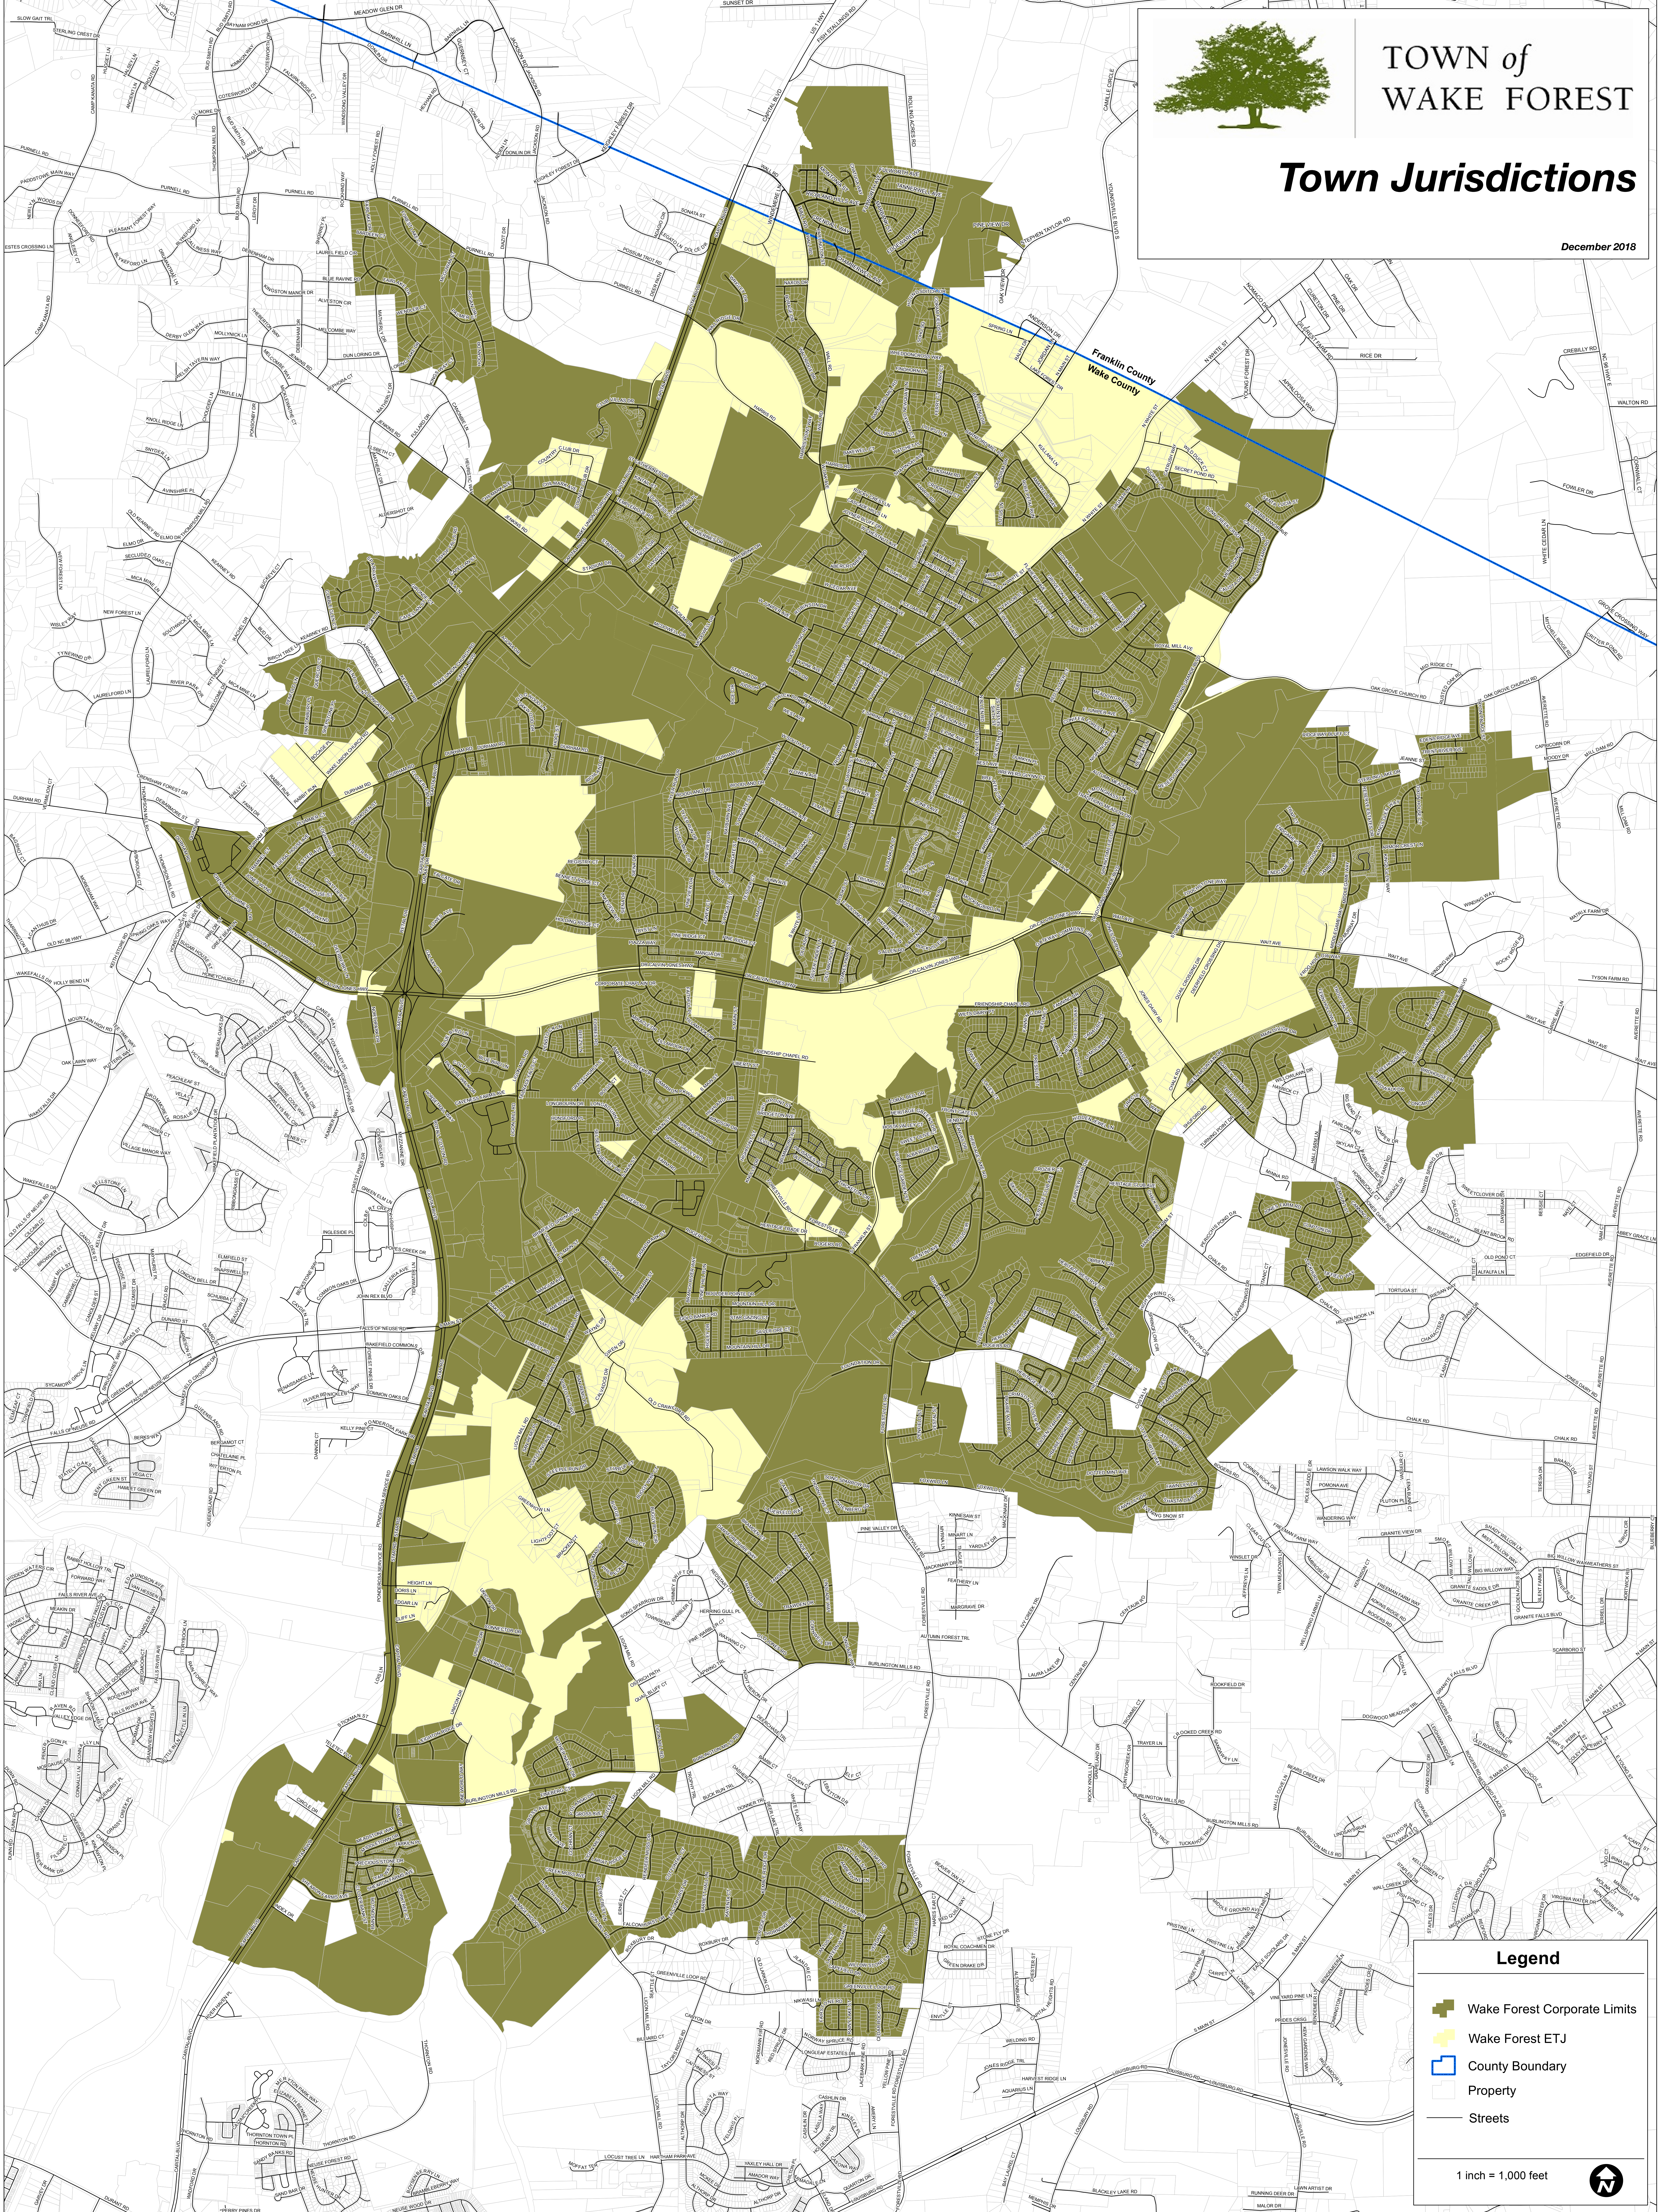

TOWN of WAKE FOREST

Town Jurisdictions

December 2018

Legend

- Wake Forest Corporate Limits
- Wake Forest ETJ
- County Boundary
- Property
- Streets

1 inch = 1,000 feet