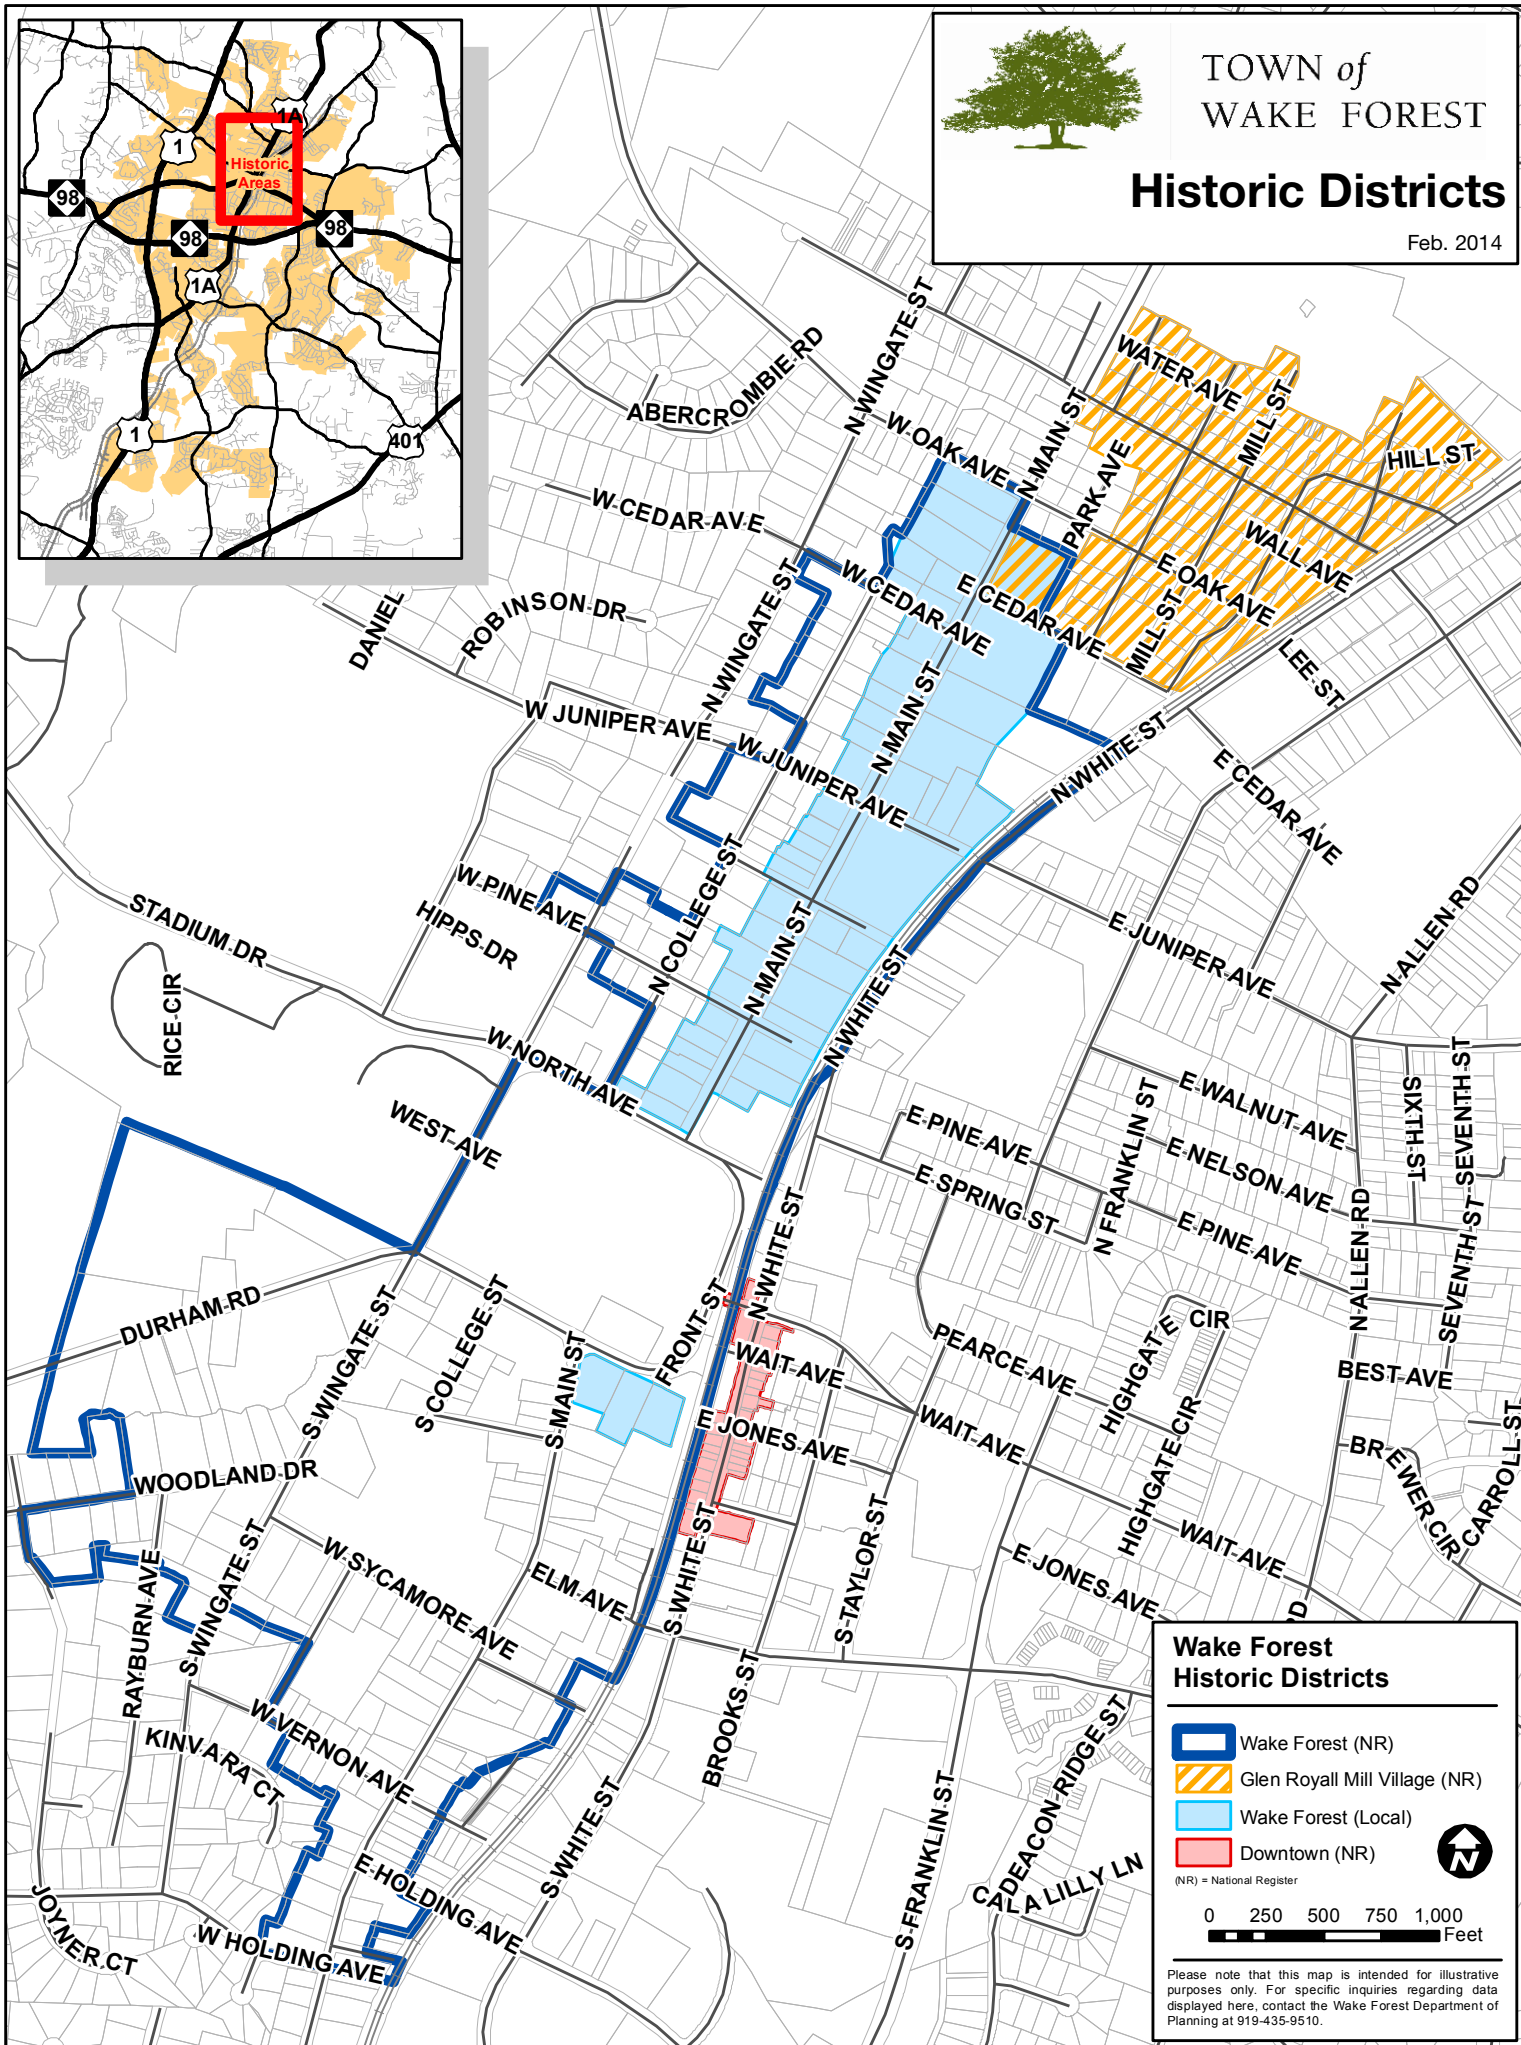

TOWN of WAKE FOREST

# Historic Districts

Feb. 2014

**Wake Forest Historic Districts**

-  Wake Forest (NR)
-  Glen Royall Mill Village (NR)
-  Wake Forest (Local)
-  Downtown (NR)

(NR) = National Register

0 250 500 750 1,000 Feet

Please note that this map is intended for illustrative purposes only. For specific inquiries regarding data displayed here, contact the Wake Forest Department of Planning at 919-435-9510.