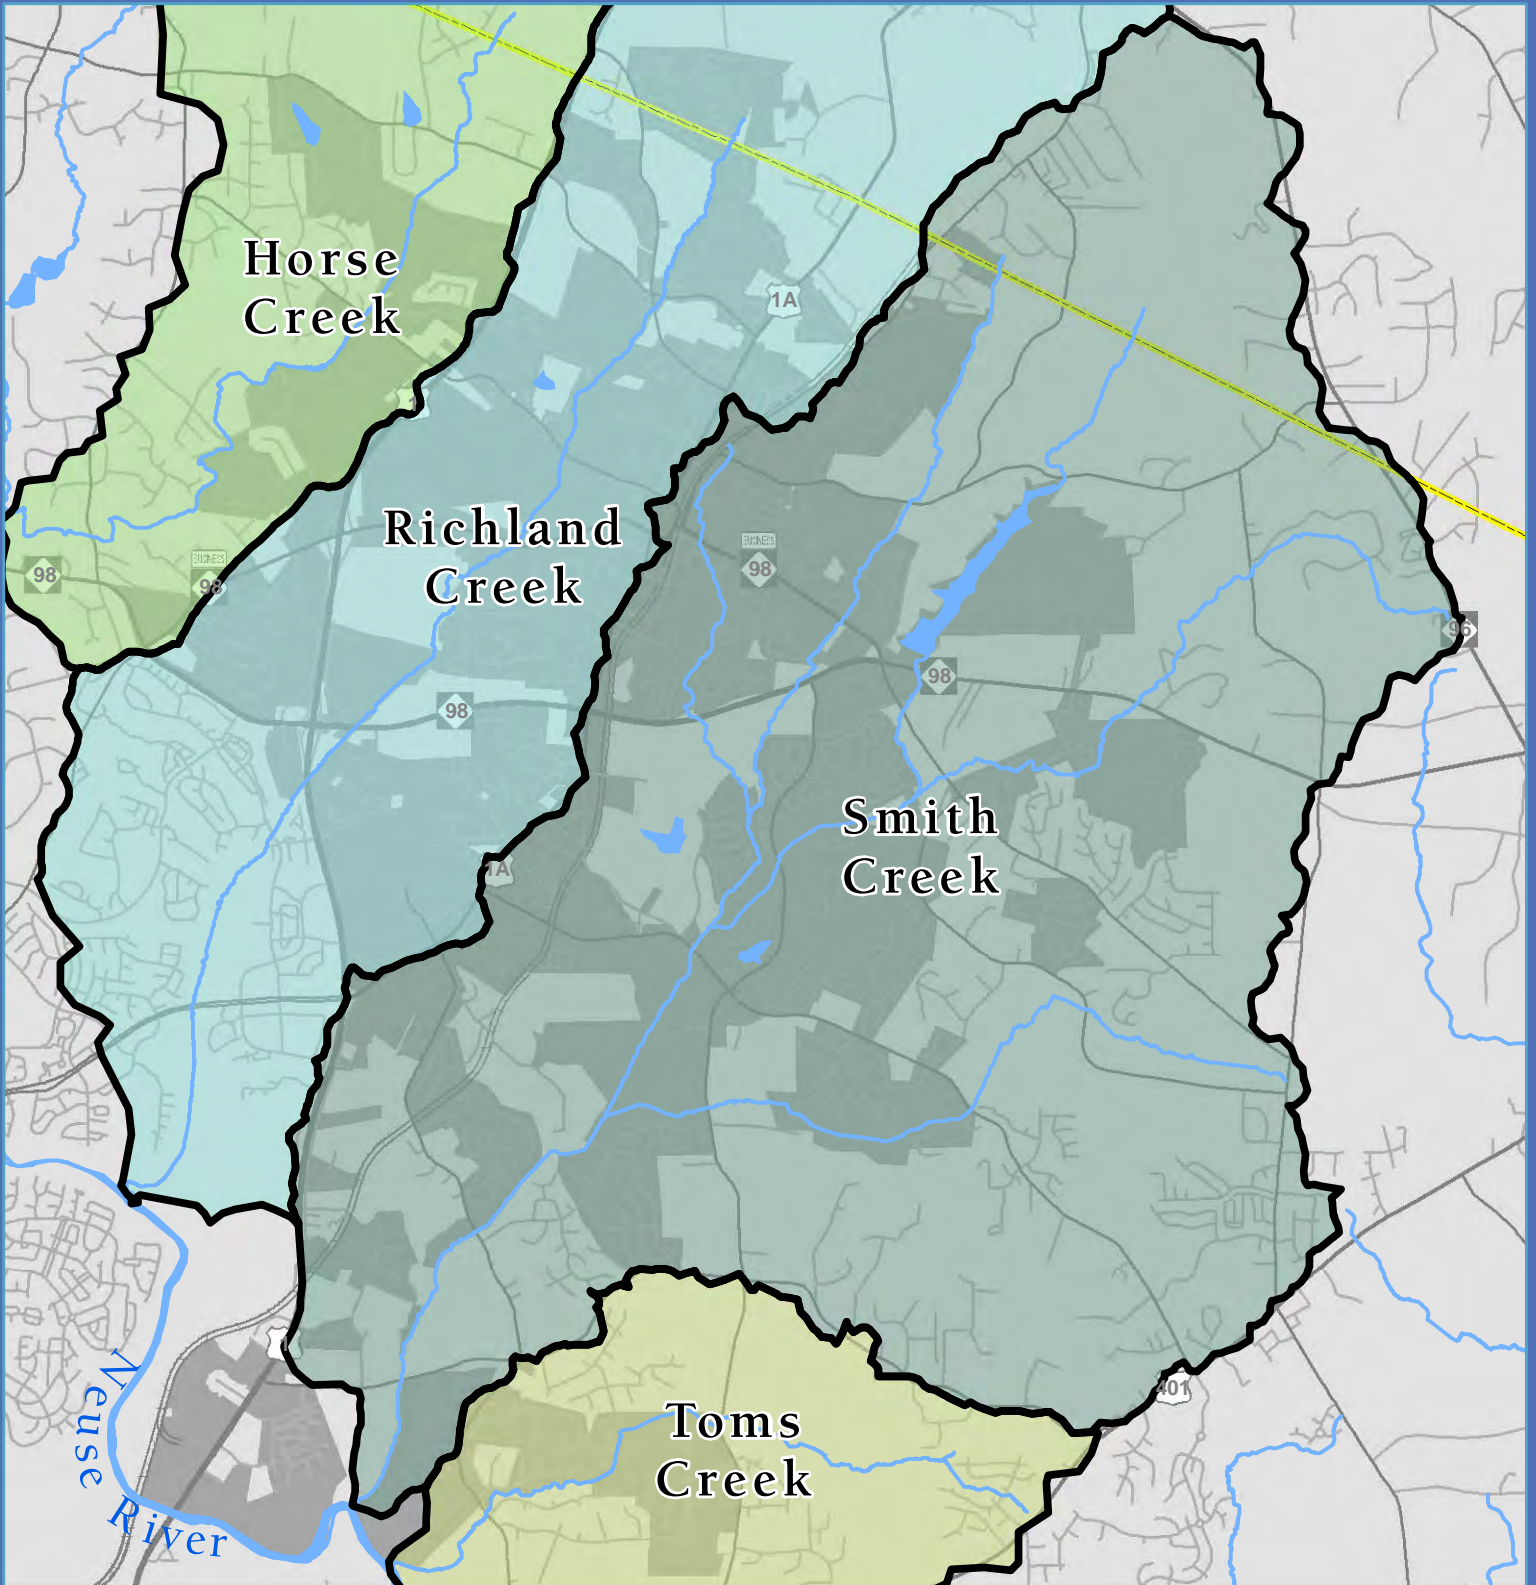

# Watersheds of Wake Forest

## Legend

- Major Streams
- Major Water Bodies
- Streets
- Town Limits
- County Boundary

Please note that this map is intended for illustrative purposes only. For specific inquiries regarding data displayed here, contact the Wake Forest Engineering Department at 919-435-9443.