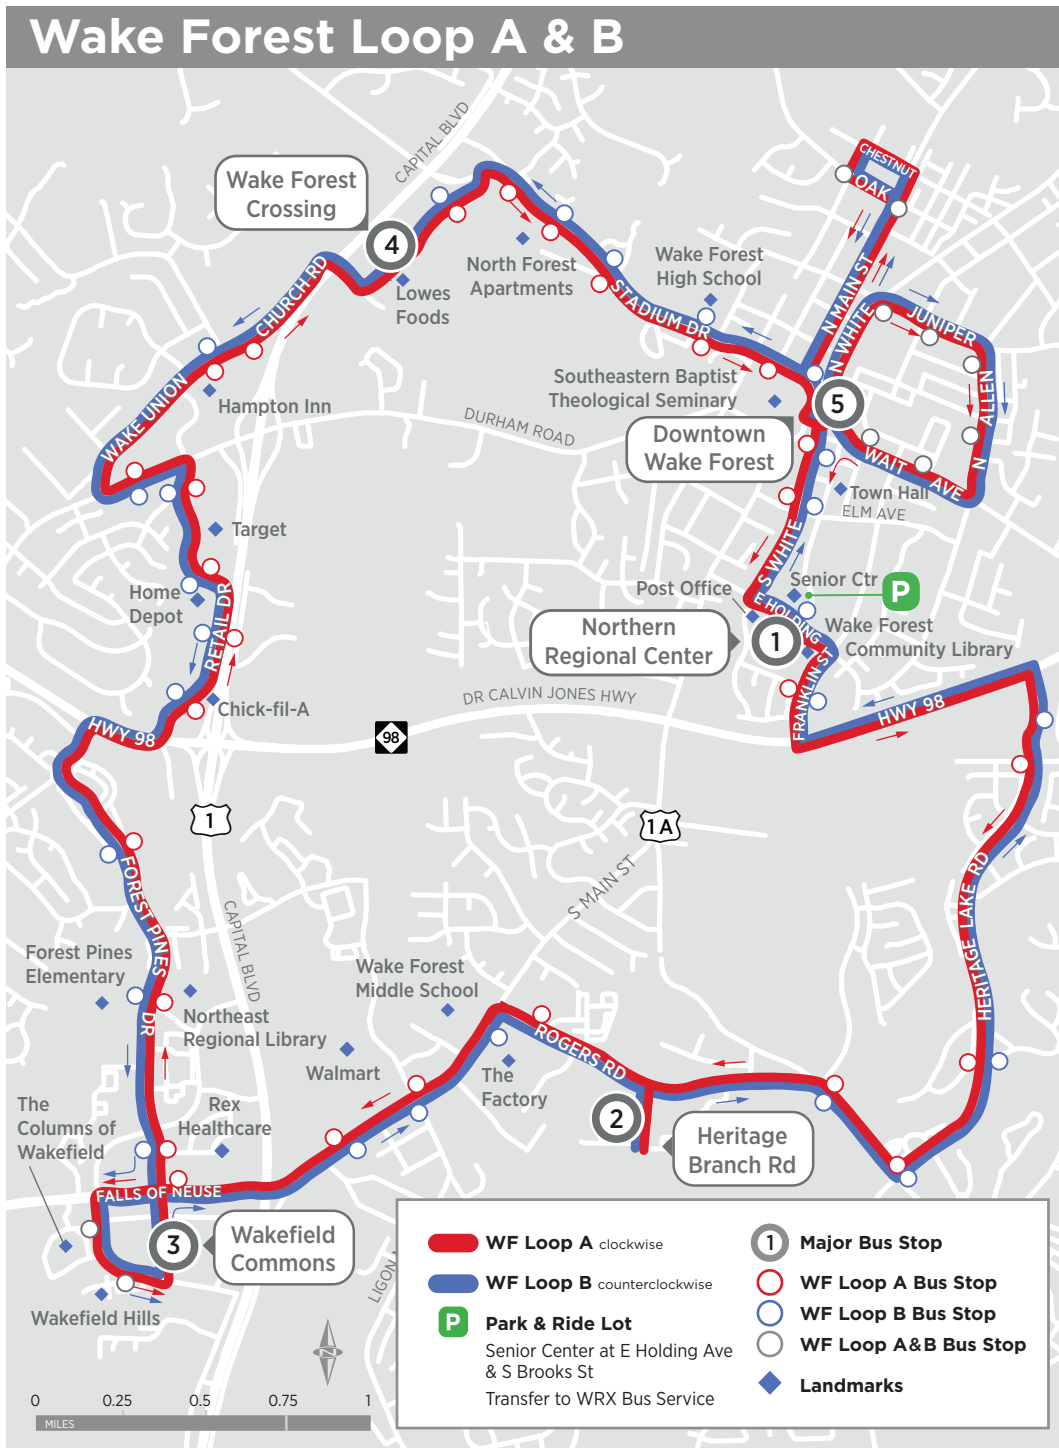

WF Loop A — clockwise direction

1	2	3	4	5	1
Northern Regional Center E Holding Avenue at Brooks Street	Heritage Branch Road at Branch Ferry Court	Wakefield Commons at Forest Pines Drive	Wake Forest Crossing at Lowe's Foods	Downtown Wake Forest S White Street at Roosevelt Ave	Northern Regional Center E Holding Avenue at Brooks Street
MONDAY-FRIDAY					
5:45 AM	6:03 AM	6:15 AM	6:30 AM	6:48 AM	7:00 AM
7:00 AM	7:18 AM	7:30 AM	7:45 AM	8:03 AM	8:15 AM
8:15 AM	8:33 AM	8:45 AM	9:00 AM	9:18 AM	9:30 AM
9:30 AM	9:48 AM	9:57 AM	10:08 AM	10:23 AM	10:35 AM
10:35 AM	10:53 AM	11:02 AM	11:13 AM	11:28 AM	11:40 AM
11:40 AM	11:58 AM	12:07 PM	12:18 PM	12:33 PM	12:45 PM
12:45 PM	1:03 PM	1:12 PM	1:23 PM	1:38 PM	1:50 PM
1:50 PM	2:08 PM	2:17 PM	2:28 PM	2:43 PM	2:55 PM
3:00 PM	3:18 PM	3:30 PM	3:45 PM	4:03 PM	4:15 PM
4:15 PM	4:33 PM	4:45 PM	5:00 PM	5:18 PM	5:30 PM
5:30 PM	5:48 PM	6:00 PM	6:15 PM	6:33 PM	6:45 PM
6:45 PM	7:03 PM	7:15 PM	7:30 PM	7:48 PM	8:00 PM
SATURDAY					
8:00 AM	8:18 AM	8:27 AM	8:38 AM	8:53 AM	9:05 AM
9:05 AM	9:23 AM	9:32 AM	9:43 AM	9:58 AM	10:10 AM
10:10 AM	10:28 AM	10:37 AM	10:48 AM	11:03 AM	11:15 AM
11:15 AM	11:33 AM	11:42 AM	11:53 AM	12:08 AM	12:20 PM
12:20 PM	12:38 PM	12:47 PM	12:58 PM	1:13 PM	1:25 PM
1:25 PM	1:43 PM	1:52 PM	2:03 PM	2:18 PM	2:30 PM
2:30 PM	2:48 PM	2:57 PM	3:08 PM	3:23 PM	3:35 PM
3:35 PM	3:53 PM	4:02 PM	4:13 PM	4:28 PM	4:40 PM
4:40 PM	4:58 PM	5:07 PM	5:18 PM	5:33 PM	5:45 PM
5:45 PM	6:03 PM	6:12 PM	6:23 PM	6:38 PM	6:50 PM
6:50 PM	7:08 PM	7:17 PM	7:28 PM	7:43 PM	7:55 PM
7:55 PM	8:13 PM	8:22 PM	8:33 PM	8:48 PM	9:00 PM

WF Loop B — counterclockwise direction

1	5	4	3	2	1
Northern Regional Center E Holding Avenue at Brooks Street	Downtown Wake Forest S White Street at Roosevelt Ave	Wake Forest Crossing at Lowe's Foods	Wakefield Commons at Forest Pines Drive	Heritage Branch Road at Branch Ferry Court	Northern Regional Center E Holding Avenue at Brooks Street
MONDAY-FRIDAY					
6:15 AM	6:15 AM	6:43 AM	7:06 AM	7:14 AM	7:30 AM
7:30 AM	7:34 AM	7:58 AM	8:21 AM	8:29 AM	8:45 AM
8:45 AM	8:49 AM	9:13 AM	9:36 AM	9:44 AM	10:00 AM
10:00 AM	10:04 AM	10:22 AM	10:41 AM	10:49 AM	11:05 AM
11:05 AM	11:09 AM	11:27 AM	11:46 AM	11:54 AM	12:10 PM
12:10 PM	12:14 PM	12:32 PM	12:51 PM	12:59 PM	1:15 PM
1:15 PM	1:19 PM	1:37 PM	1:56 PM	2:04 PM	2:20 PM
2:20 PM	2:24 PM	2:42 PM	3:01 PM	3:09 PM	3:25 PM
3:30 PM	3:34 PM	3:58 PM	4:21 PM	4:29 PM	4:45 PM
4:45 PM	4:49 PM	5:13 PM	5:36 PM	5:44 PM	6:00 PM
6:00 PM	6:04 PM	6:28 PM	6:51 PM	6:59 PM	7:15 PM
7:15 PM	7:19 PM	7:43 PM	8:06 PM	8:14 PM	8:30 PM
SATURDAY					
8:30 AM	8:34 AM	8:52 AM	9:11 AM	9:19 AM	9:35 AM
9:35 AM	9:39 AM	9:57 AM	10:16 AM	10:24 AM	10:40 AM
10:40 AM	10:44 AM	11:02 AM	11:21 AM	11:29 AM	11:45 AM
11:45 AM	11:49 AM	12:07 PM	12:26 PM	12:34 PM	12:50 PM
12:50 PM	12:54 PM	1:12 PM	1:31 PM	1:39 PM	1:55 PM
1:55 PM	1:59 PM	2:17 PM	2:36 PM	2:44 PM	3:00 PM
3:00 PM	3:04 PM	3:22 PM	3:41 PM	3:49 PM	4:05 PM
4:05 PM	4:09 PM	4:27 PM	4:46 PM	4:54 PM	5:10 PM
5:10 PM	5:14 PM	5:32 PM	5:51 PM	5:59 PM	6:15 PM
6:15 PM	6:19 PM	6:37 PM	6:56 PM	7:04 PM	7:20 PM
7:20 PM	7:24 PM	7:42 PM	8:01 PM	8:09 PM	8:25 PM
8:25 PM	8:29 PM	8:47 PM	9:06 PM	9:14 PM	9:30 PM

Accessibility