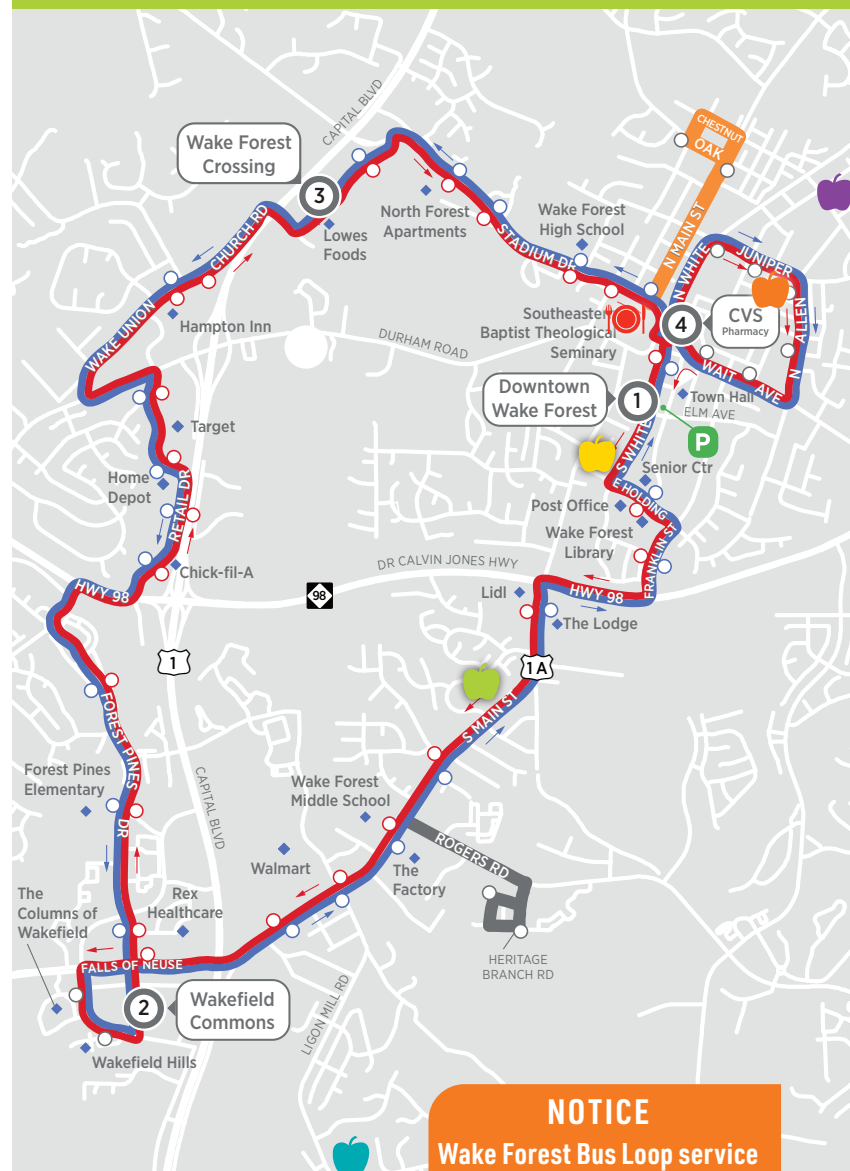

## WAKE FOREST LOOP A & B

Apple symbols on map represent approximate locations.

**NOTICE**  
Wake Forest Bus Loop service will end September 30, 2024